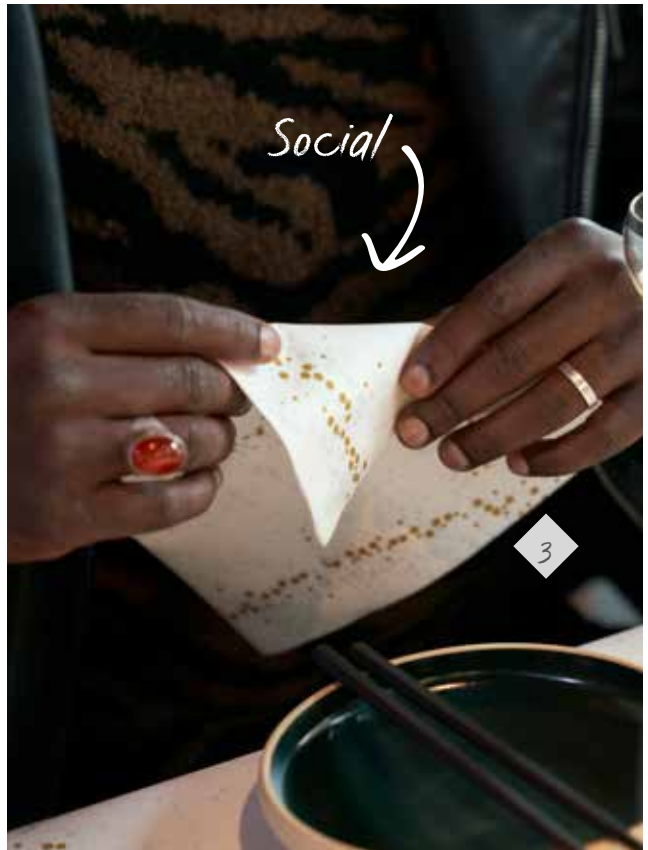

Soft napkins and table covers can enhance acoustic conditions, helping to create a more **social** experience.

MATCHING COLOURS

PRODUCTS IN PICTURE:

- 1 Golden Stardust White, **Dunisoft®** Napkin, art no 200792 / **Dunicel®** Tête-à-Tête, art no 200791 / LED Candle Holder **Globe**, art no 198864 / Candle Holder **Snowy**, art no 204513
- 2 Golden Stardust White, **Dunisoft®** Napkin, art no 200792
- 4 Golden Stardust Black, **Dunisoft®** Napkin, art no 200798 / **Tissue** Napkin, art no 200794