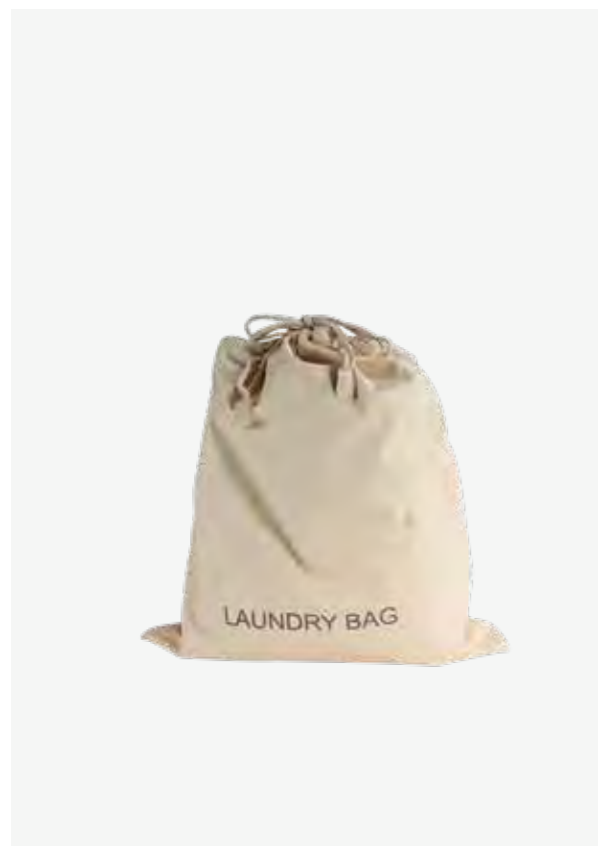

61100-PB003

SHOE RETURN BOX

Dragon lining inside
Size: L 400 x W 280 x H 160 mm

Art.-No.: 61100

61200-PB009

LAUNDRY BOX

Dragon lining inside
Size: L 480 x W 350 x H 150 mm

Art.-No.: 61200