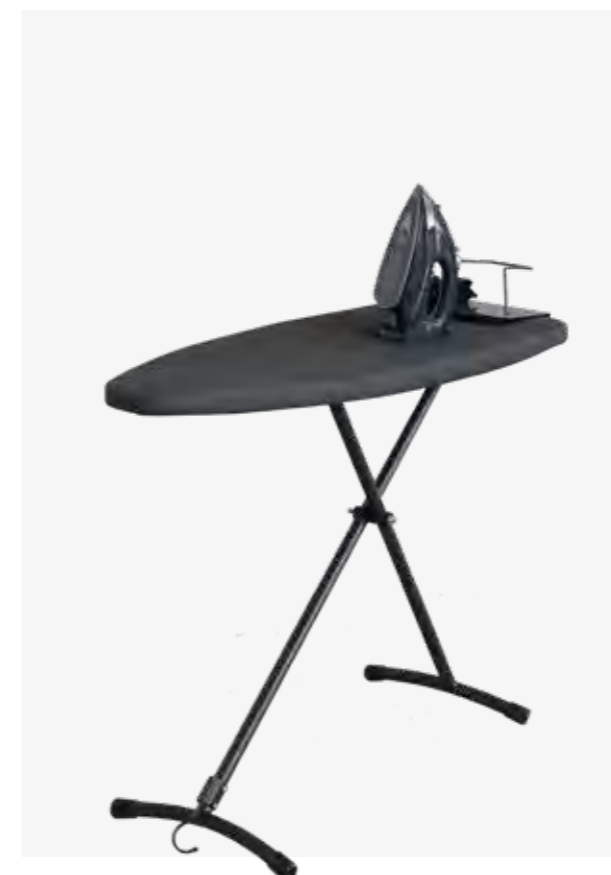

IRONING

accessories

Fashions fade
Style is eternal.

Yves Saint Laurent

73 cm

IRON BOARD
with cover and hook

(excl. 20501 Iron organizer)
Anthracite,
Adjustable in height
Space saving,
Fire-resistant cover

Size: L 102 x W 40 x H 73 cm
Size folded: L 108 x W 40 x H 8 cm