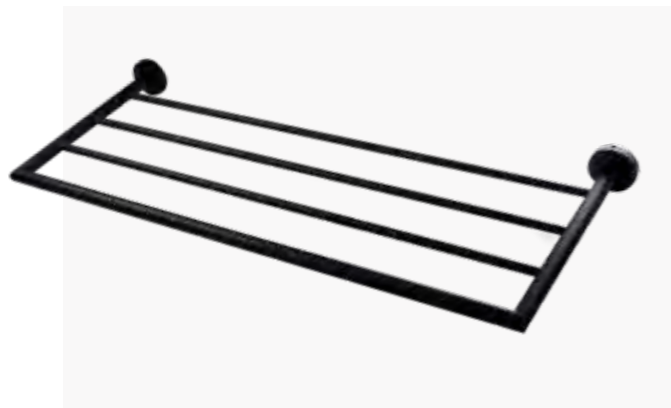

ISERE

Towel Rack
Solid brass-matt black finish
Size: L 654 x W 248 x H 54 mm
Art.-No.: 41400-009