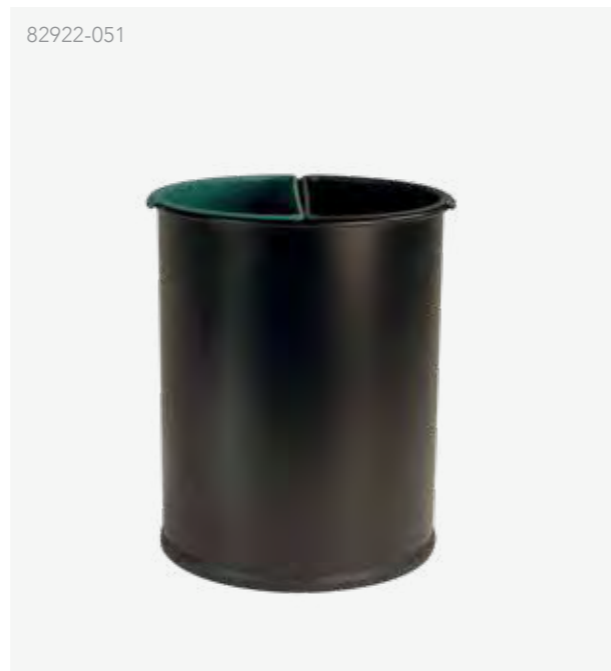

89230-051

OSLO

Separation bin
Black powder coated steel
3 colored, removable innerliners
Capacity: 3l/ innerliner, 12l in total
Size: Ø 255 x H 305 mm

Art.-No.: 82930-051

82922-051

BERGEN

Separation bin
Black powder coated steel
2 colored, removable innerliners
Capacity: 6l/ innerliner, 12l in total
Size: Ø 255 x H 305 mm

Art.-No.: 82922-051

62120

VERONA

Round separation bin
With 2 metal innerliners
Capacity: 2 x ± 5 ltrs.
Size: Ø 235 x H 285 mm

Art.-No.: 62120