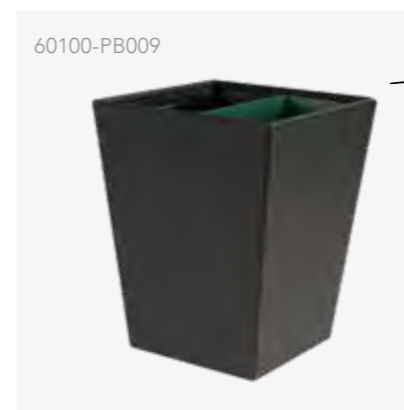

MONTREAL DUO

Square litter bin
Including 2 metal innerliners
Capacity: ± 12 ltrs.
Size: L 180/230 x W 180/230 x H 300 mm

Art.-No.: 60102

MONTREAL

Square litter bin
With black powdercoated metal innerliner
Capacity: ± 12 ltrs.
Size: L 180/230 x W 180/230 x H 300 mm