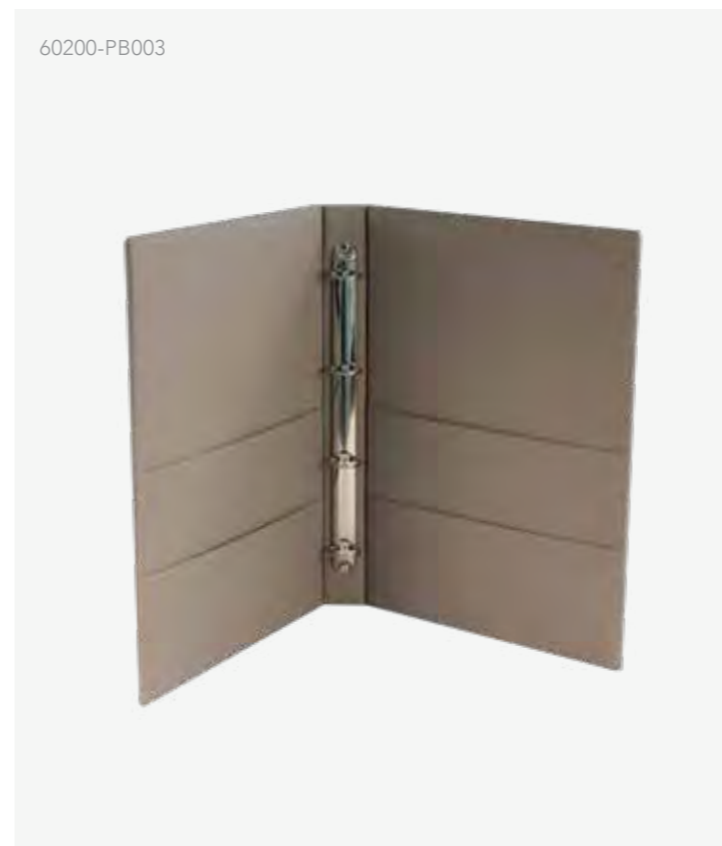

60200-PB003