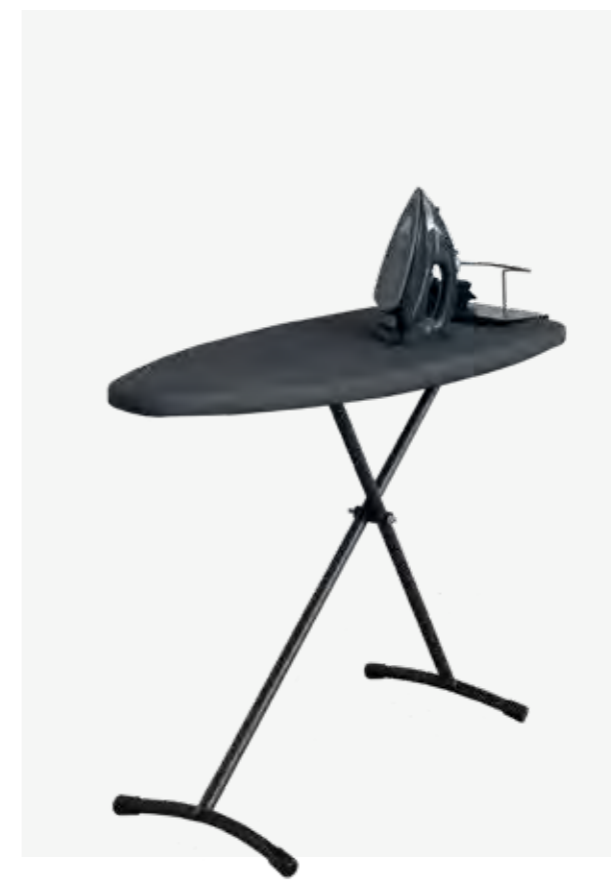

IRONING

accessories

Fashions fade
Style is eternal.

Yves Saint Laurent

73 cm

IRON BOARD
with cover and hook

(excl. 20501 Iron organizer)
Anthracite,
Adjustable in height
Space saving,
Fire-resistant cover

Size: L 102 x W 40 x H 73 cm
Size folded: L 108 x W 40 x H 8 cm

Art.-No.: 20400

IRON BOARD
with cover and hook

(excl. 20501 Iron organizer)
Anthracite,
Adjustable in height,
Space saving,
Fire-resistant cover

Size: L 120 x W 40 x H 85 cm
Size folded: L 136 x W 40 x H 8 cm

Art.-No.: 20500

85 cm

IRONBOARD
with cover

(excl. 20501 Iron organizer)
Anthracite,
Adjustable in height,
Fire-resistant cover

Size: L 102 x W 40 x H 73 cm
Size folded: L 106 x W 40 x H 8 cm

Art.-No.: 20460