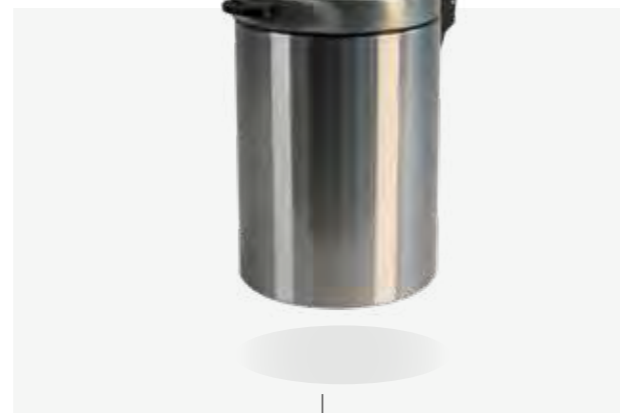

Pedal Bin

Size: Ø 170 x H 245 mm
Capacity: ± 2,8 ltrs.

Art.-No.: 89120 Stainless steel brushed
Art.-No.: 89120-3l-041 Matt white
Art.-No.: 89120-3l-051 Matt black

RIGA

Fliptop bin

Stainless steel, swing top
Size: Ø 207 x H 300 mm,
Capacity: ± 8 ltrs.

Art.-No.: 89240

SOFIA

Bin wallmounted

Brushed stainless steel
Capacity: ± 3 ltrs.
Size: L 165 x W 210,5 x H 250 mm

Art.-No.: 89140-3I

VIENNA

Bin with ring

Brushed aluminium
Capacity: ± 5 ltrs
Size: Ø 180 x H 240 mm