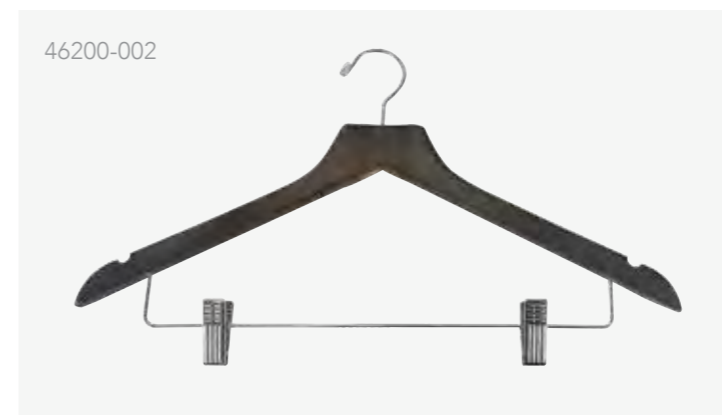

With non slip bar, chrome hook
100 p./box (to be ordered per full box)
Size: L 445 x W 14 x H 225 mm