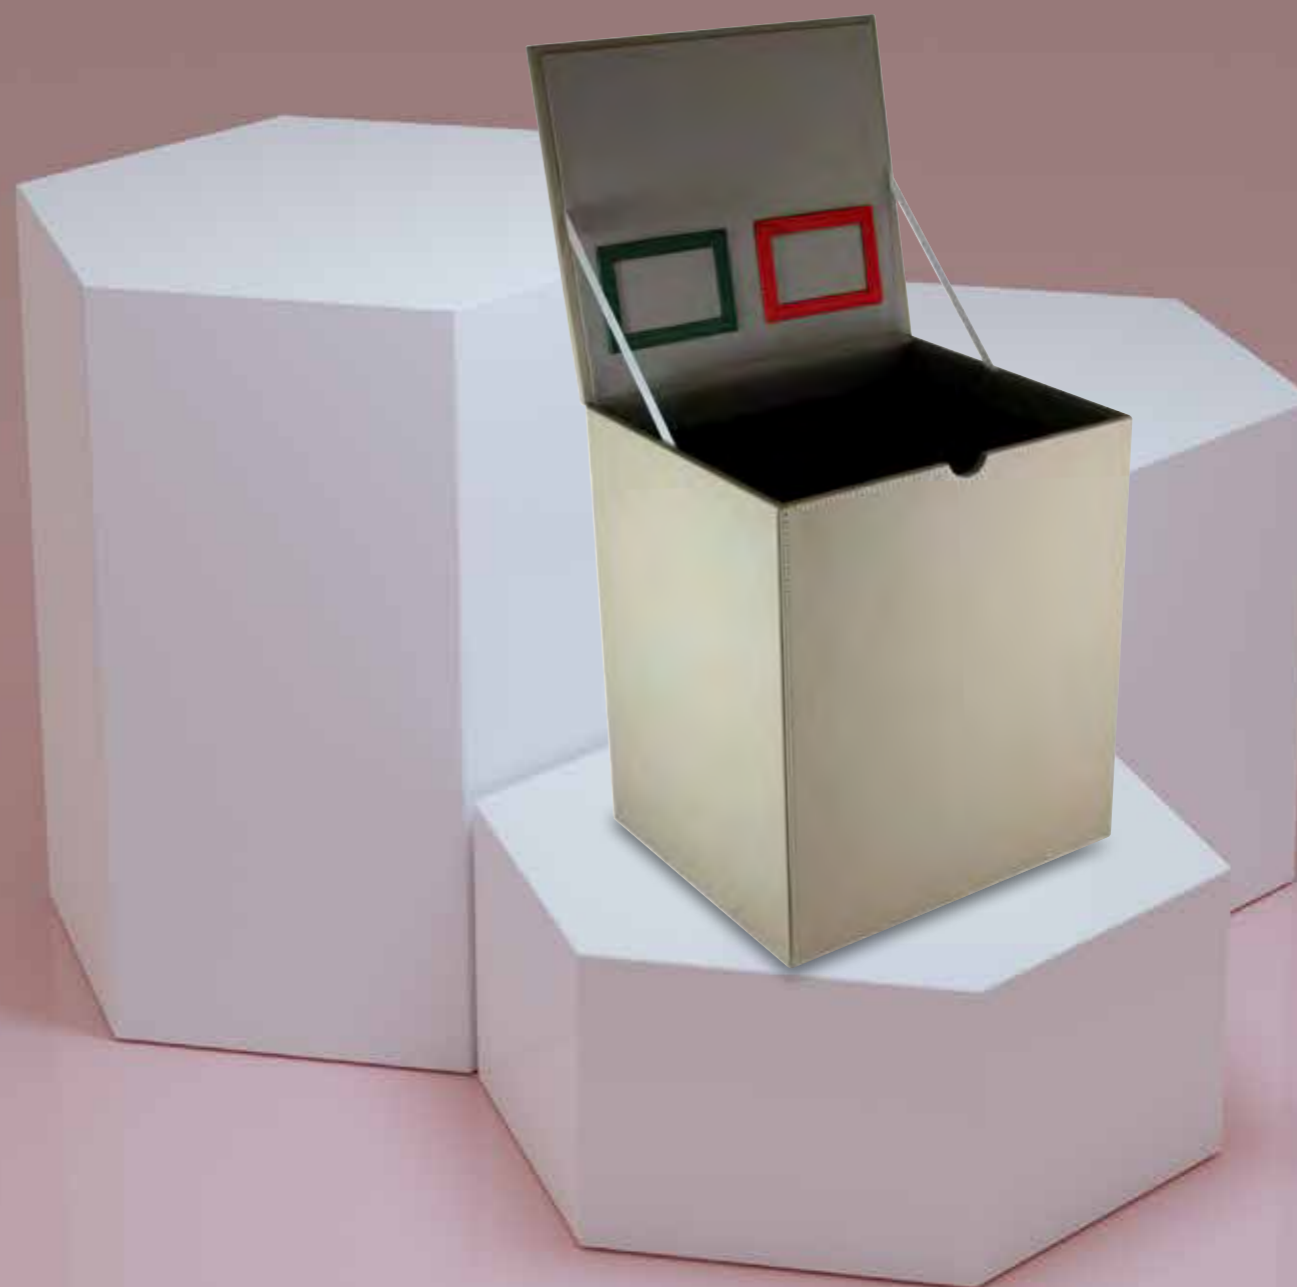

Art.-No.: 60100

MINI +

Green innerliner
for organic waste
Size: L 200 x W 100 x H 150 mm

Art.-No.: 60900

Only available in PB003

ABERDEEN

Square litter bin with lid
With 2 metal innerliners
and label holders
Capacity: 2 x ± 8 ltrs.
Size: L 275 x W 235 x H 325 mm