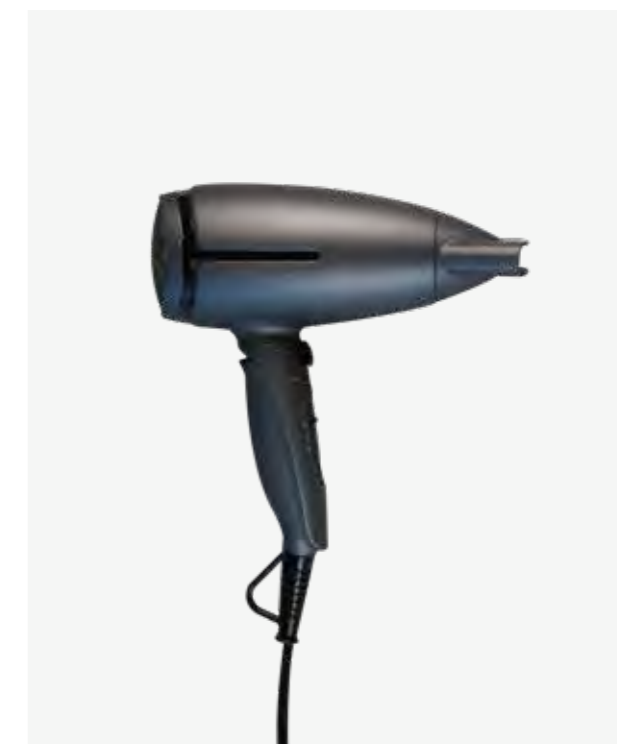

VENTO

Hairdryer

Two layer grey color
220-240V 50/60Hz 1800W
foldable handle
CE & GS, RoHS, TÜV certified

Size: L 200 x W 75 x H 245 mm
Folded: L 220 x W 75 x H 115 mm

Art.-No.: 39600. EU-plug
Art.-No.: 39601. UK-plug