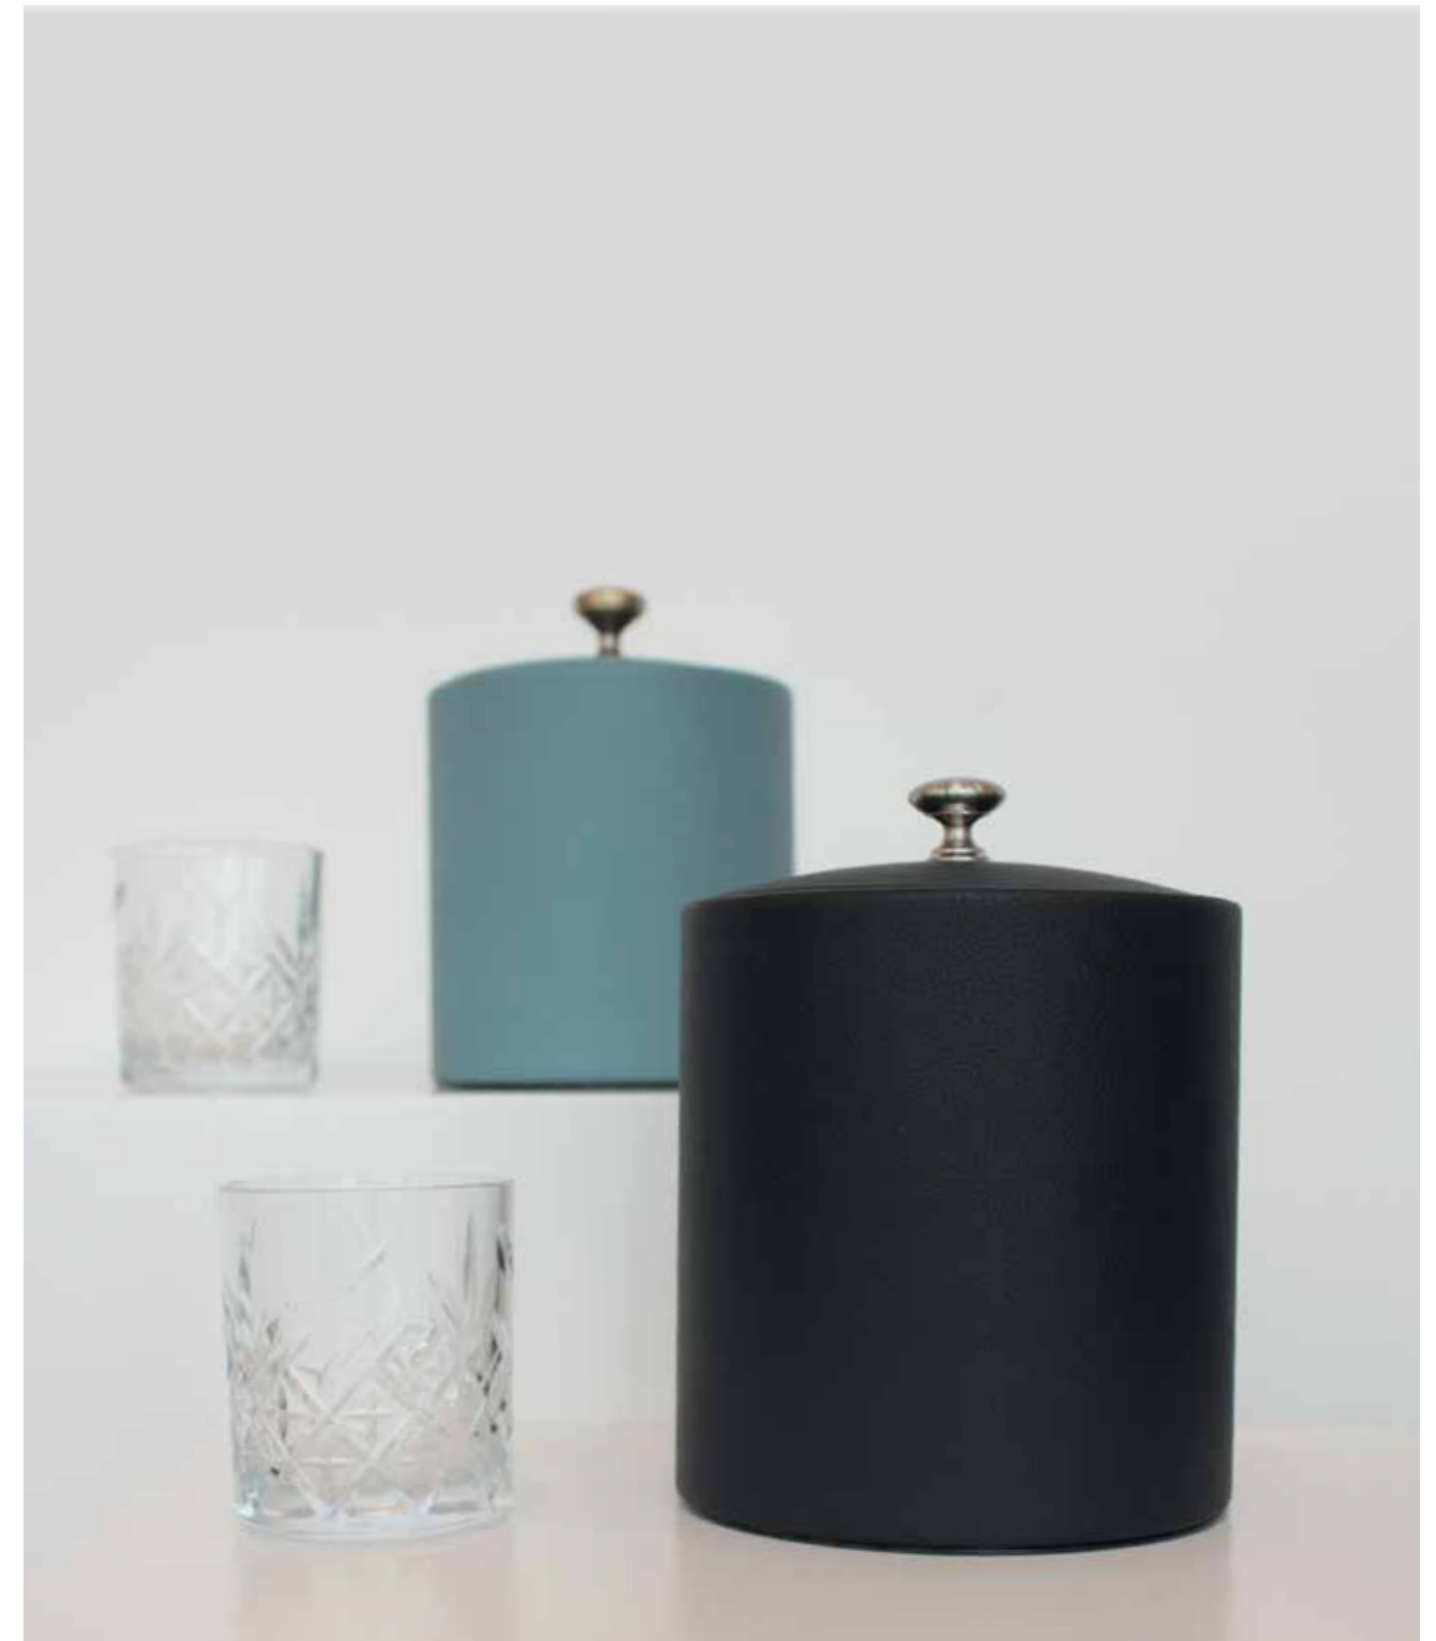

*ICE BUCKET
with ice tongs*

Stainless steel
Size: Ø 170 x H 170 mm

Art.-No.: 73000