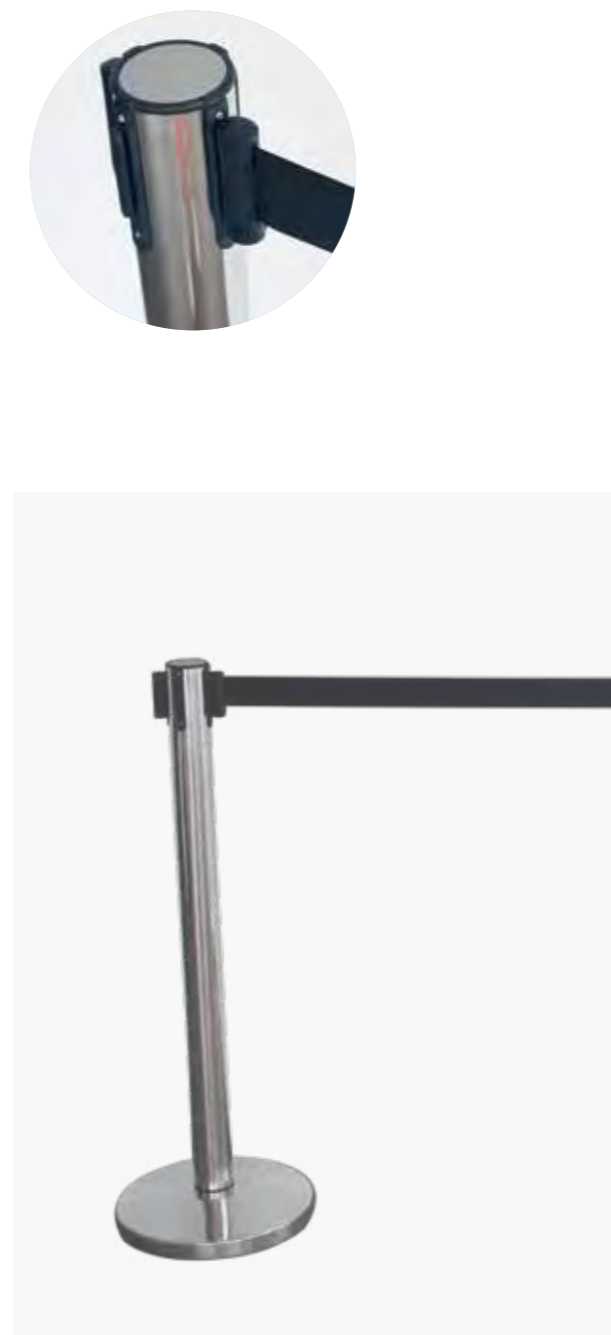

Enrique Penalosa

WASTE BIN
Aluminium
With galvanized innerliner
Size: D 320 x 700 mm
Art.-No.: 75135

SMOKERS POST
Stainless steel
Easy to empty
Holes for floor mounting
Size L 110 x Ø 18 cm
Art.-No.: 51450