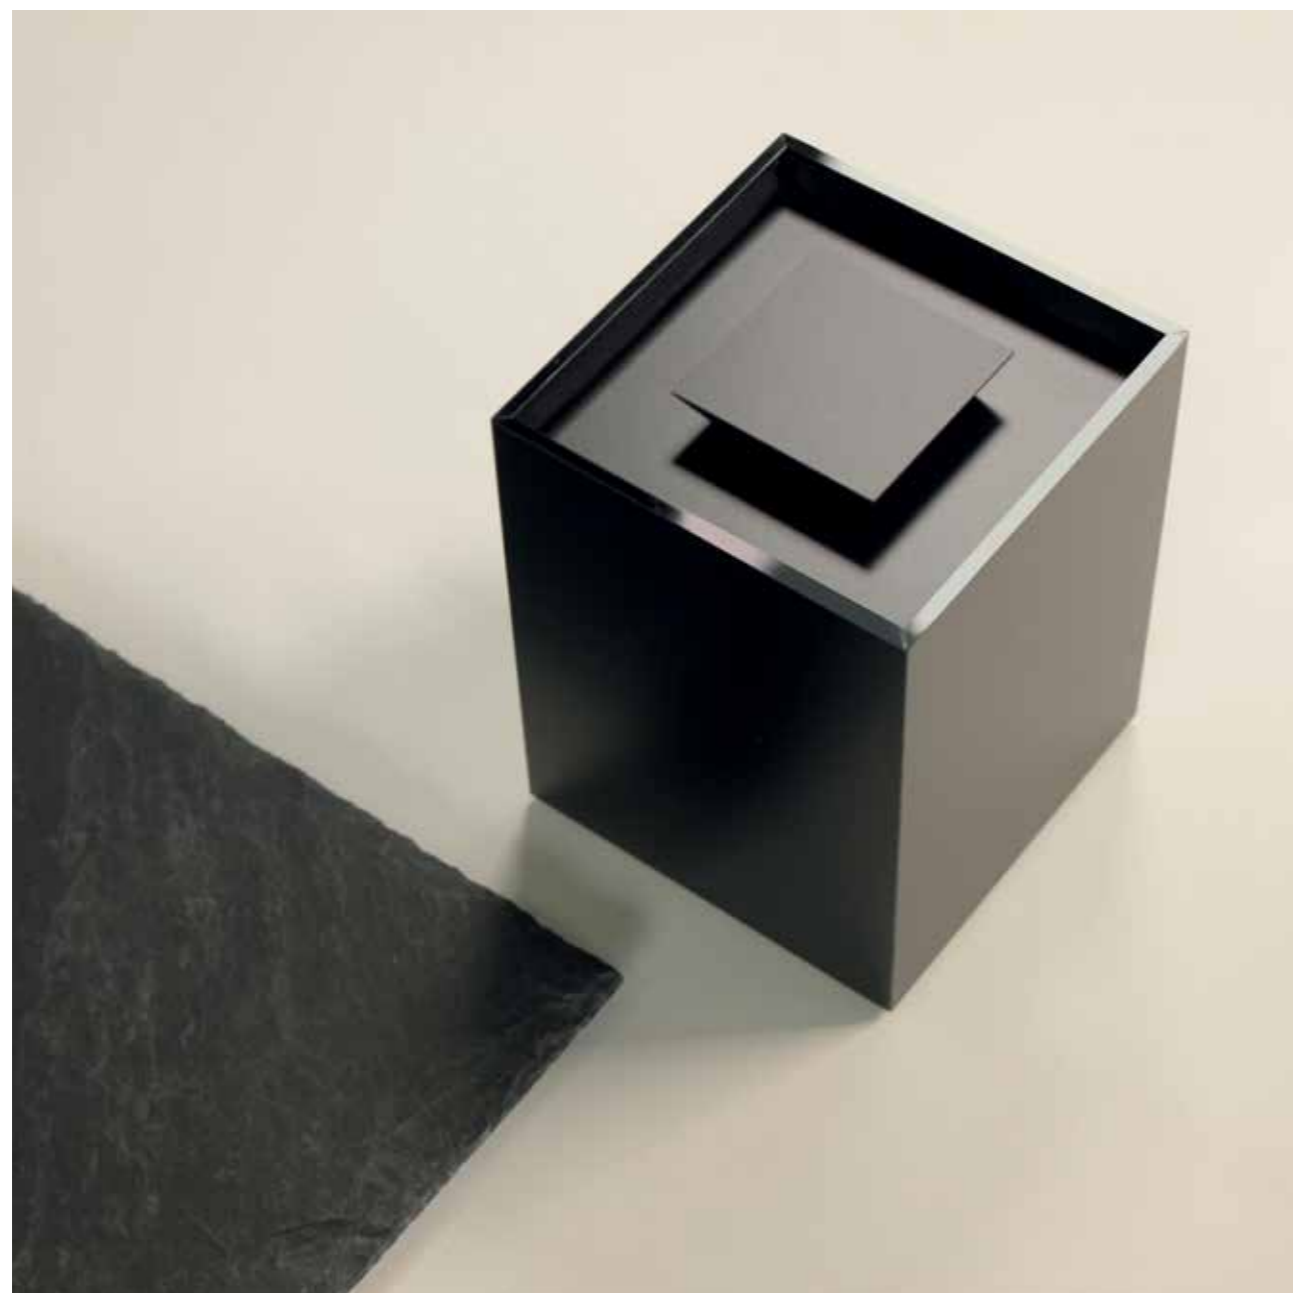

TENERIFE
matt black acrylic
with transparant raisers underneath