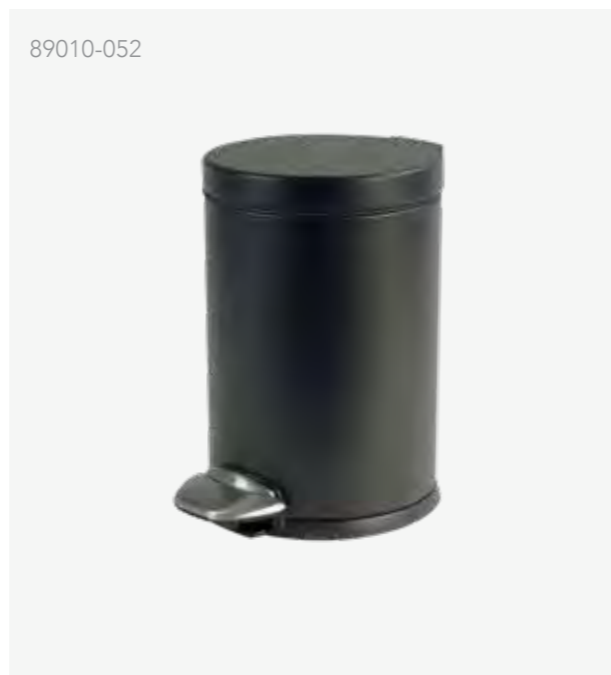

Fingerprint proof

89010-052

89010

ODESSA

Pedal Bin

Size: Ø 175 x H 255 mm
Capacity: ± 2,8 ltrs.

Art.-No.: 89010 Brushed stainless steel
Art.-No.: 89010-052 Matt black

PORTO