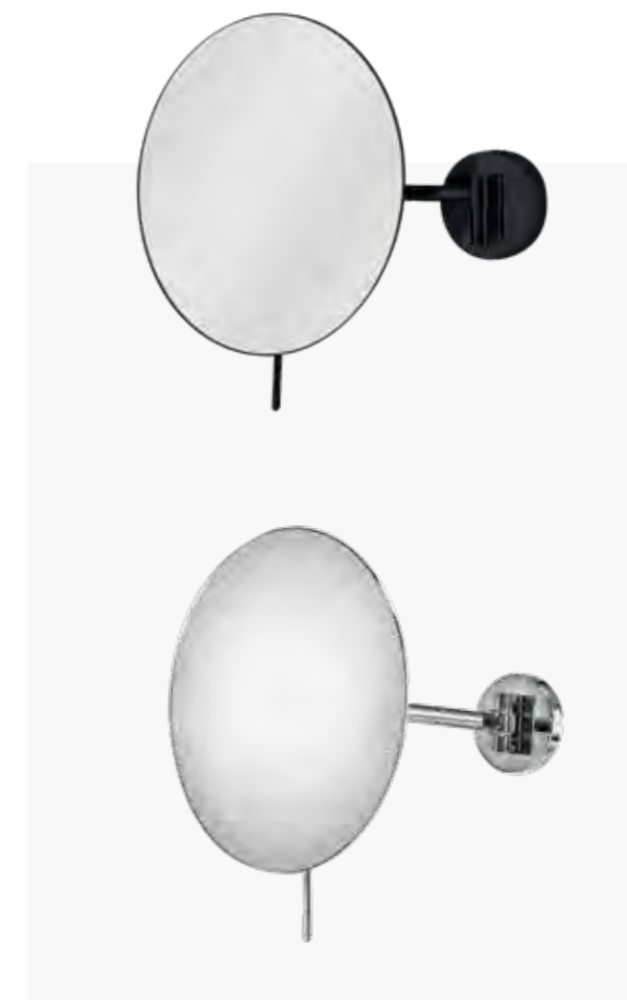

Art.-No.: 41900-008

COSMO

Cosmetic table mirror

Solid brass-chrome finish
3x magnification
Size: L 115 x W 115 x H 300 mm

Art.-No.: 41800-001

MISAKI

Wallmounted mirror

Solid brass-chrome finish
3x magnification
Size: L 132 x W 200 x H 250 mm

Art.-No.: 42900-001

AKEMI

Mirror round

Solid brass-matt black finish
3x magnification
Size: L 240 x Ø 200 mm

Art.-No.: 42910-002

MAYUMI

Mirror round

Solid brass-matt-chrome finish
3x magnification
Size: L 240 x Ø 200 mm

Art.-No.: 42900-002

NAOMI

Cosmetic table mirror

Solid brass-matt black finish
3x magnification
Size: W 150 x Ø 200 x H 350 mm

Art.-No.: 41810-002

PUBLIC

area

Public Space
is for living, doing business,
kissing and playing ...