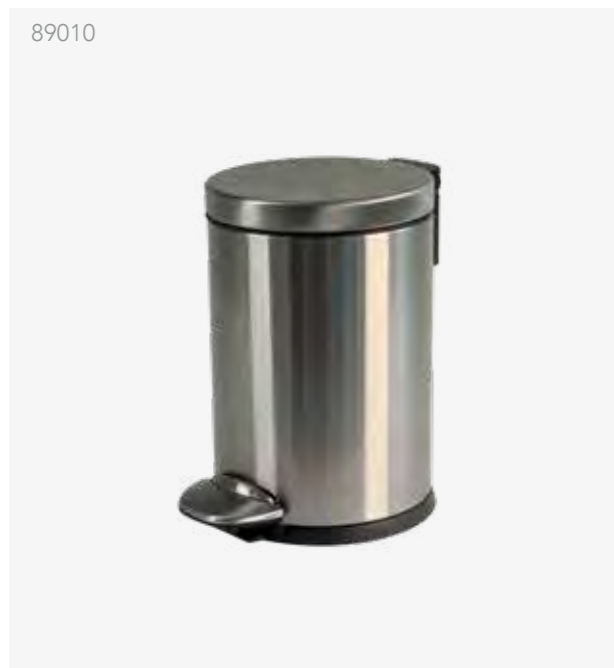

Fingerprint proof

89010-052

89010

ODESSA

Pedal Bin

Size: Ø 175 x H 255 mm
Capacity: ± 2,8 ltrs.

Art.-No.: 89010 Brushed stainless steel
Art.-No.: 89010-052 Matt black

PORTO