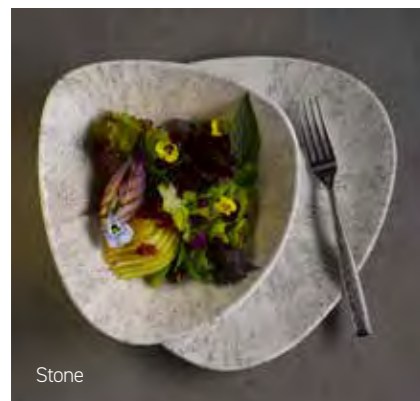

Fusion

Kintsugi

Stone