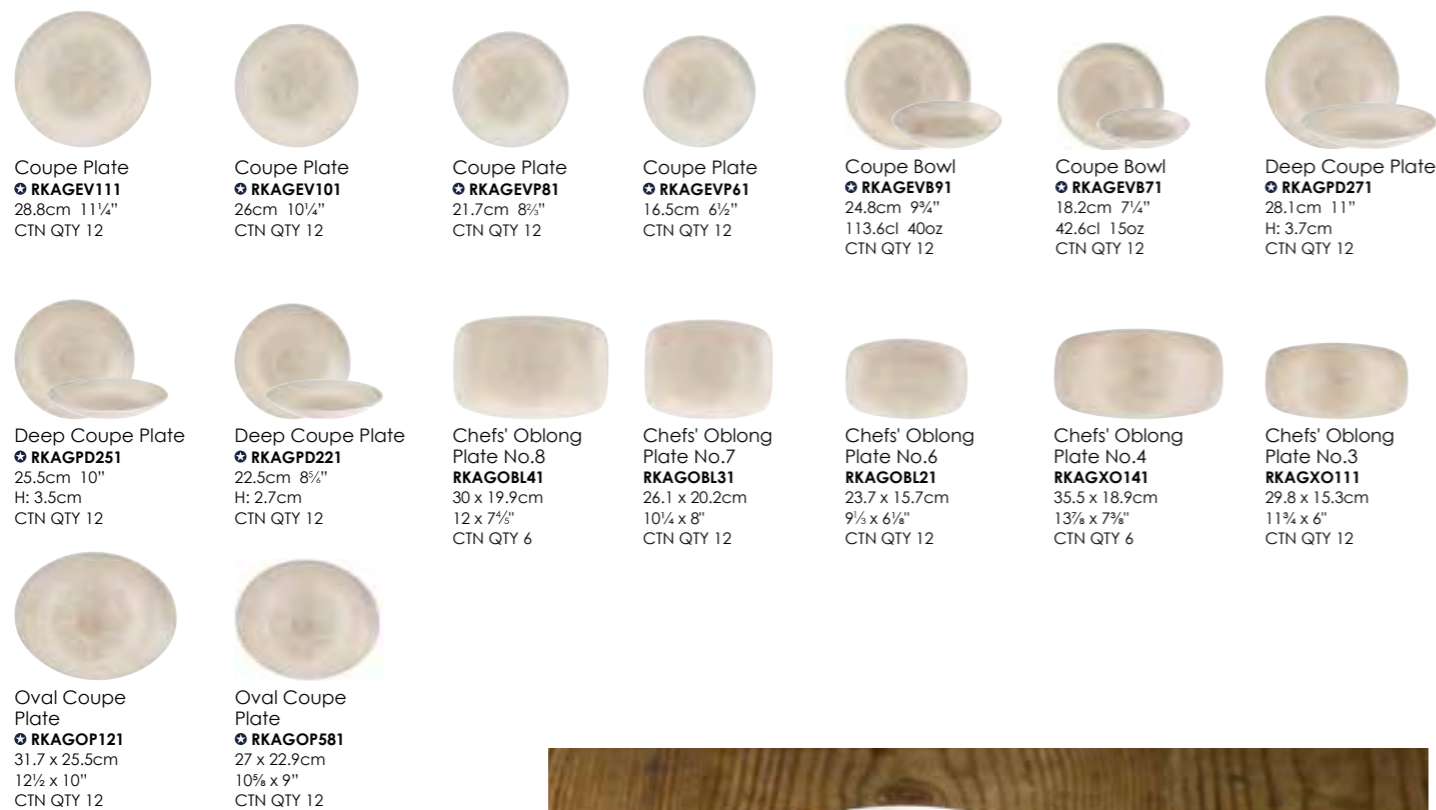

RAKU ITEM RANGE | AGATE GREY