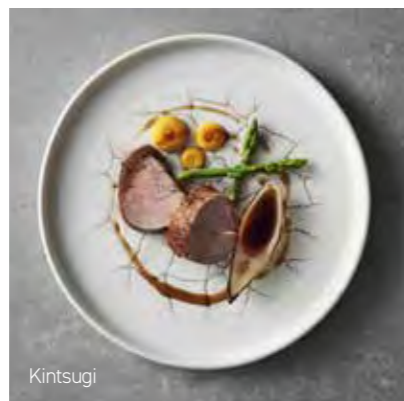

Premium Dining

Chefs at fine dining restaurants embrace creative freedom and experiment with tableware colours.

Soft greys and whites in the subtle textures of Raku and Stone become the perfect platform for showcasing the freshest ingredients.

Kintsugi

get the look...

get the look...