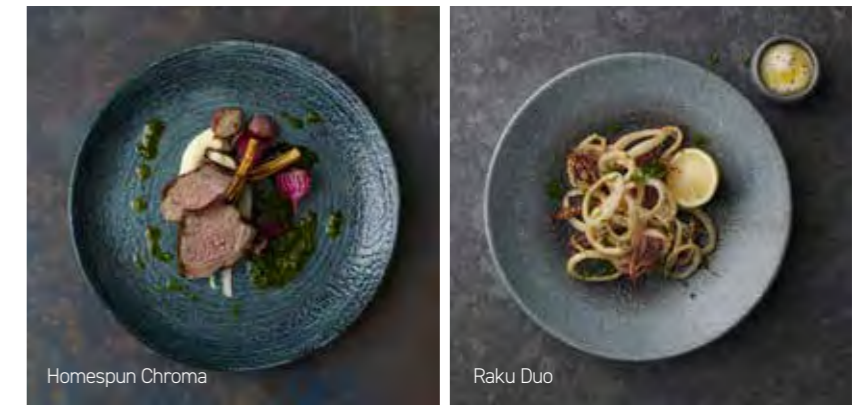

Blue Story

Synonymous with freshness, blue is one of the most popular tableware and interior colours in the hospitality industry.

Striking in the reactive glaze effects of Raku and Stone, these blues mix with the rustic hues of Homespun or Stonecast Blueberry to create a tonal tabletop combination. The addition of patterns in Agano and Vintage Prints creates a nostalgic and eclectic look.