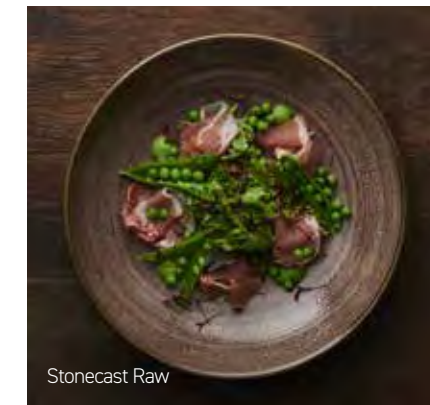

# Provenance of Food

Restaurants source local or own grown produce, adding value to their dishes and overall dining experience.

Fresh local ingredients look great on tableware and colours inspired by the seasons. The rustic hand finished Stonecast designs offer the perfect crockery solution for seasonal plating and rural dining.