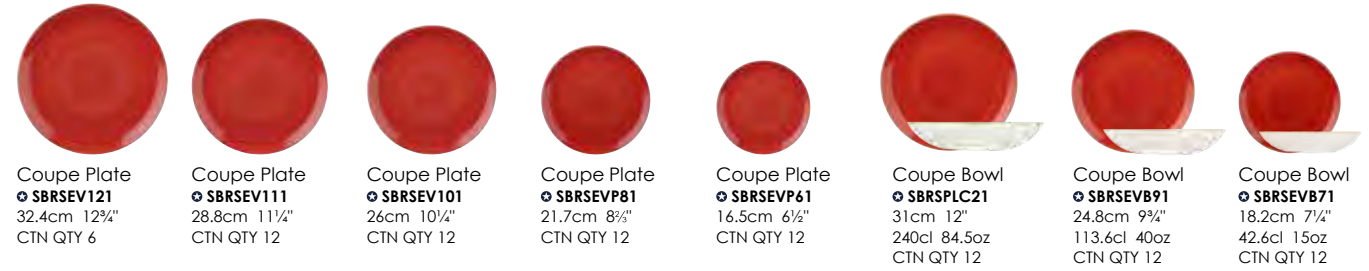

# Stonecast® Berry Red

Code: SBRS

HAND FINISHED

EACH PIECE IS UNIQUE

Coupe Plate ◉ SBRSEV121 32.4cm 12 3/4" CTN QTY 6	Coupe Plate ◉ SBRSEV111 28.8cm 11 1/4" CTN QTY 12	Coupe Plate ◉ SBRSEV101 26cm 10 1/4" CTN QTY 12	Coupe Plate ◉ SBRSEVP81 21.7cm 8 5/8" CTN QTY 12	Coupe Plate ◉ SBRSEVP61 16.5cm 6 1/2" CTN QTY 12	Coupe Bowl ◉ SBRSPLC21 31cm 12" 240cl 84.5oz CTN QTY 12	Coupe Bowl ◉ SBRSEVB91 24.8cm 9 7/8" 113.6cl 40oz CTN QTY 12	Coupe Bowl ◉ SBRSEVB71 18.2cm 7 1/4" 42.6cl 15oz CTN QTY 12
---	--	--	---	---	---	--	---

Wide Rim Bowl ◉ SBRVWBL1 28cm 11" 46.8cl 16.5oz CTN QTY 12	Wide Rim Bowl ◉ SBRVWBM1 24cm 9 1/2" 28.4cl 10oz CTN QTY 12	Triangle Plate ◉ SBRSTR121 31.1cm 12 1/4" CTN QTY 6	Triangle Plate ◉ SBRSTR101 26.5cm 10 1/2" CTN QTY 12	Triangle Plate ◉ SBRSTR9 1 22.9cm 9" CTN QTY 12	Triangle Plate ◉ SBRSTR7 1 19.2cm 7 3/4" CTN QTY 12	Triangle Bowl ◉ SBRSTRB91 23.5cm 9 1/4" 60cl 21oz CTN QTY 12	Triangle Bowl ◉ SBRSTRB71 18.5cm 7 1/4" 37cl 13oz CTN QTY 12
--	---	--	---	--	--	--	--