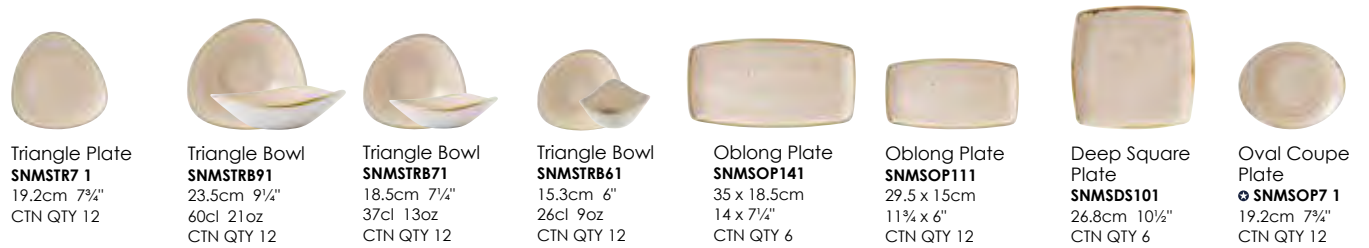

Triangle Plate SNMSTR7 1 19.2cm 7¾" CTN QTY 12	Triangle Bowl SNMSTRB91 23.5cm 9¼" 60cl 21oz CTN QTY 12	Triangle Bowl SNMSTRB71 18.5cm 7¼" 37cl 13oz CTN QTY 12	Triangle Bowl SNMSTRB61 15.3cm 6" 26cl 9oz CTN QTY 12	Oblong Plate SNMSOP141 35 x 18.5cm 14 x 7¼" CTN QTY 6	Oblong Plate SNMSOP111 29.5 x 15cm 11¾ x 6" CTN QTY 12	Deep Square Plate SNMSDS101 26.8cm 10½" CTN QTY 6	Oval Coupe Plate ◉ SNMSOP7 1 19.2cm 7¾" CTN QTY 12

✦ Covered by Churchill 5 Year Edge Chip Warranty

Price Shown is Price Per Piece