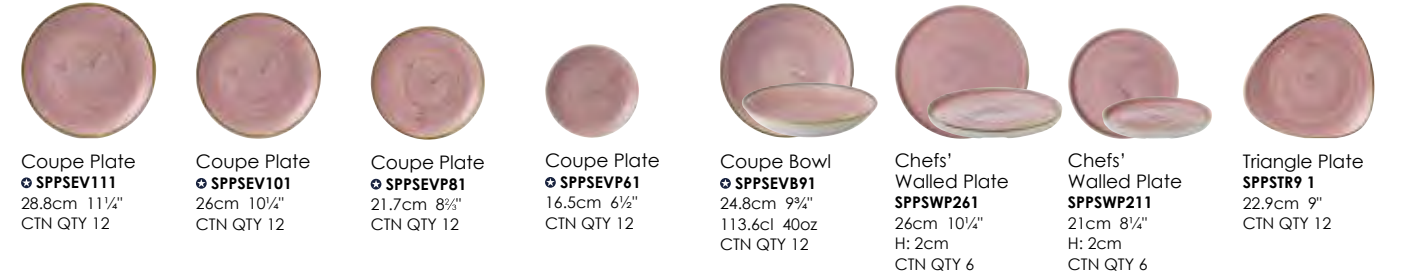

# Stonecast® Petal Pink

Code: SPPS

HAND FINISHED

EACH PIECE IS UNIQUE

Coupe Plate  
SPPSEV111  
28.8cm 11¼"  
CTN QTY 12

Coupe Plate  
SPPSEV101  
26cm 10¼"  
CTN QTY 12

Coupe Plate  
SPPSEVP81  
21.7cm 8½"  
CTN QTY 12