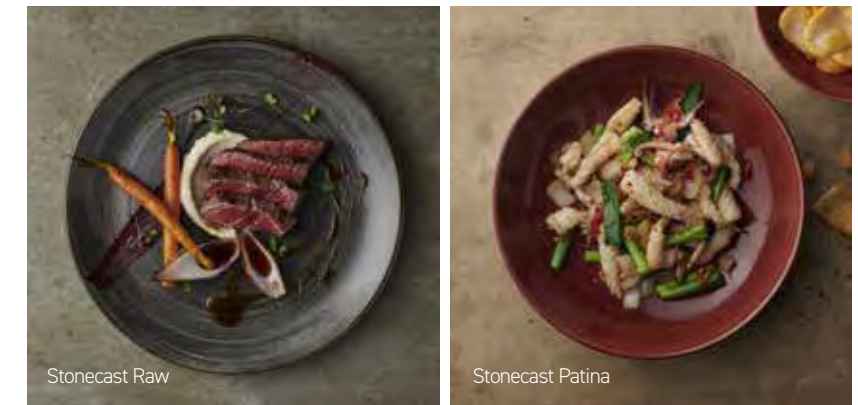

get the look...

get the look...

- 1 Stonecast Patina
  PATREV111
  See Page 57
- 2 Stonecast Raw
  SRBREV891
  See Page 48
- 3 Stonecast
  SPGSID6 1
  See Page 39
- 4 Emerge
  EMGYEM8 1
- 5 Stonecast
  SPGSWT271
  See Page 38
- 6 Emerge
  EMGYEM161
- 7 Stonecast Patina
  PAIBTR121
  See Page 61
- 8 Durban Vintage
  Cutlery
  11DURBV

Industrial

The industrial look continues to be a key trend in hospitality interior design, with dark tones, metallics and unfinished surfaces.

Industrial colours in large open spaces create a raw, urban aesthetic. Complement this design trend with black tableware in Stonecast Raw and Patina Iron Black, or warm metallic shades such as Patina Rust Red and Vintage Copper.