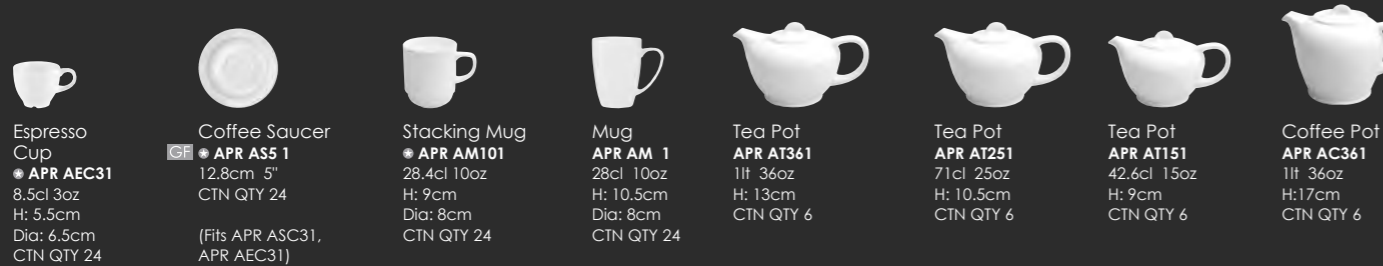

Espresso Cup
● APR AEC31
8.5cl 3oz
H: 5.5cm
Dia: 6.5cm
CTN QTY 24

Coffee Saucer
GF ● APR AS5 1
12.8cm 5"
CTN QTY 24
(Fits APR ASC31, APR AEC31)

Stacking Mug
● APR AM101
28.4cl 10oz
H: 9cm
Dia: 8cm
CTN QTY 24

Mug
APR AM 1
28cl 10oz
H: 10.5cm
Dia: 8cm
CTN QTY 24

Tea Pot
APR AT361
1lt 36oz
H: 13cm
CTN QTY 6

Tea Pot
APR AT251
71cl 25oz
H: 10.5cm
CTN QTY 6

Tea Pot
APR AT151
42.6cl 15oz
H: 9cm
CTN QTY 6

Coffee Pot
APR AC361
1lt 36oz
H: 17cm
CTN QTY 6

Replacement Lid
APR ATL31
CTN QTY 6
(Fits APR AT361)

Replacement Lid
APR ATL21
CTN QTY 6
(Fits APR AT251)

Replacement Lid
APR ATL11
CTN QTY 6
(Fits APR AT151)

Replacement Lid
APR ACL11
CTN QTY 6
(Fits APR AC361)