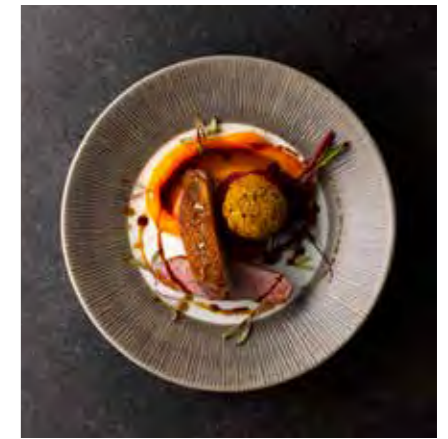

Quartz Black Deep Coupe Plate
o RKBQLD251
25.5cm 10"
H: 3.5cm
CTN QTY 12

★ Covered by Churchill 5 Year Edge Chip Warranty

BAMBOO

Dusk

Code: DUBA

Presentation Plate
DUBALP121
 30.5cm 12"
 CTN QTY 12

GF Footed Plate
DUBALF111
 30.5cm 12"
 CTN QTY 12