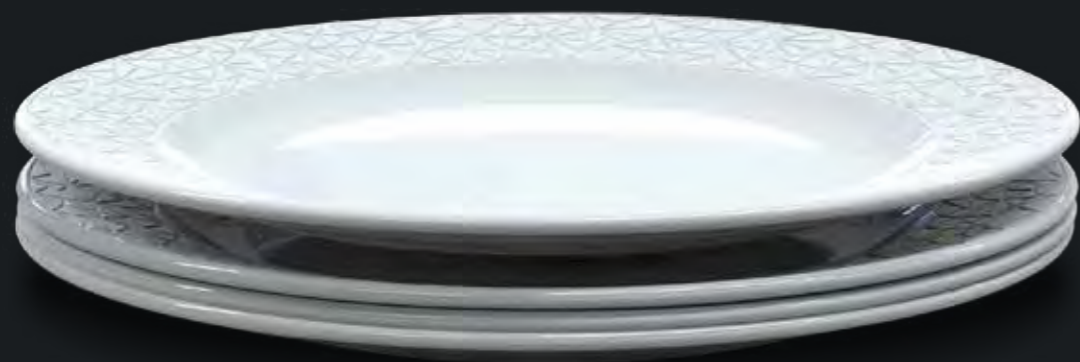

Performance Fine China

We blend centuries of experience with cutting edge technology and design innovation to produce one of the strongest ceramic bodies in the world*.

Alchemy tableware is precisely engineered to perform to the demands of the hospitality environment. Every step in the process is practised and refined, from the sourcing of the raw materials, including the finest china clays, to shape engineering and enhanced quality checks.

* Based on MOR

Alumina Whiteness

The unique Alchemy formula, with high levels of fine china clay and added alumina creates a white canvas for versatile food presentation.

Alumina Strength

The high level of added alumina in our Alchemy formula adds strength. The controlled firing temperature ensures vitrification, making Alchemy one of the strongest ceramic tableware bodies in the world*

Performance Materials

Our unique clay recipe is essential in creating a strong and durable product for the hospitality industry. Our raw materials are selected to deliver the optimum balance of strength and whiteness.

Engineered Shape & Form

Every piece of Alchemy ceramic is engineered with a balance of design and performance, while continuous investment in technology guarantees functionality and consistency.

Vitrification & Firing

Alchemy ceramics are fully vitrified, which is essential for the hospitality industry. Through the process of vitrification, the particle structure of our ceramic body becomes strong, dense and watertight.

Glazing

Alchemy glaze is hard wearing and designed specifically for the hospitality environment through a combination of the glaze recipe, the firing temperature and substrate. Our Eco Glaze is specially formulated to be re-usable, minimising our environmental impact.

Quality & Conformance

From the stage of raw materials, throughout the manufacturing process to the final fired piece, Alchemy ceramics are subject to our most enhanced quality checks.

Design Innovation

Alchemy is expertly designed by our experienced and talented team of ceramic designers and we work with chefs from around the world to ensure we understand and meet the needs of our customers.

Service & Stock

Alchemy Performance Fine China is subject to our service promise, ensuring our products are available and delivered on time, all around the world.

History & Heritage

Established in 1795, Churchill have been manufacturing ceramics in Stoke on Trent, England for 225 years, while Alchemy Performance Fine China has been renowned within the hospitality industry for over 20 years.

*Based on MOR