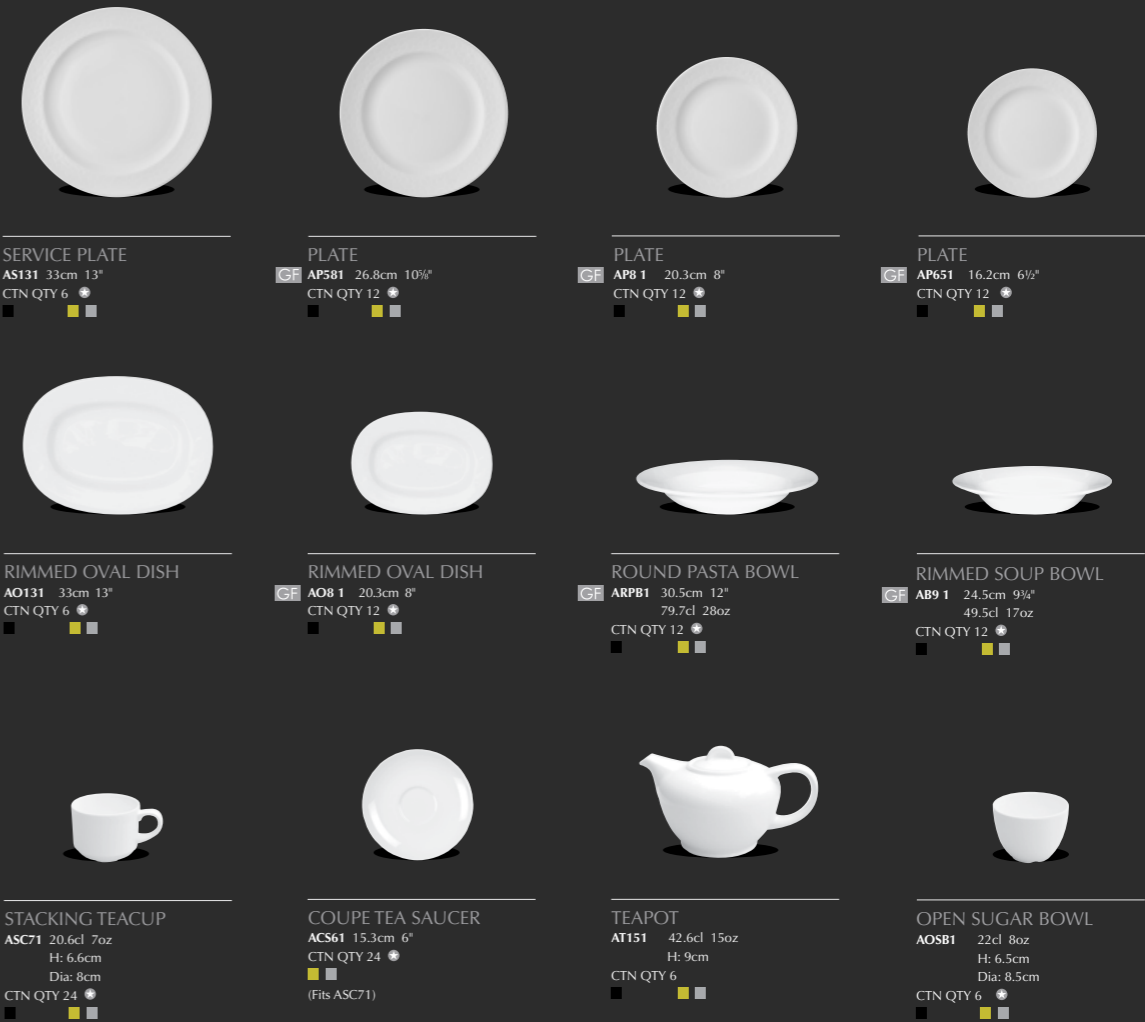

SERVICE PLATE
AST131 33cm 13"
CTN QTY 6

PLATE
AP581 26.8cm 10 5/8"
CTN QTY 12

PLATE
APB1 20.3cm 8"
CTN QTY 12

PLATE
AP651 16.2cm 6 1/2"
CTN QTY 12

RIMMED OVAL DISH
AO131 33cm 13"
CTN QTY 6

RIMMED OVAL DISH
AO81 20.3cm 8"
CTN QTY 12

ROUND PASTA BOWL
ARPB1 30.5cm 12"
79.7cl 28oz
CTN QTY 12

RIMMED SOUP BOWL
AB91 24.5cm 9 5/8"
49.5cl 17oz
CTN QTY 12

STACKING TEACUP
ASC71 20.6cl 7oz
H: 6.6cm
Dia: 8cm
CTN QTY 24

COUPE TEA SAUCER
ACS61 15.3cm 6"
CTN QTY 24
(Fits ASC71)

TEAPOT
AT151 42.6cl 15oz
H: 9cm
CTN QTY 6

OPEN SUGAR BOWL
AOSB1 22cl 8oz
H: 6.5cm
Dia: 8.5cm
CTN QTY 6

ALCHEMY® performance fine china

Cook & Serve

Striking & Contemporary

Contemporary cookware designed by British designer Sebastian Conran.

Zeitgenössisches Feinporzellan, entworfen vom britischen Designer Sebastian Conran.

Ustensiles de cuisine contemporains conçus par le designer britannique Sebastian Conran.

Piezas cookware contemporáneas diseñadas por el diseñador británico Sebastian Conran.

Stoviglie contemporanee progettate dal designer britannico Sebastian Conran.