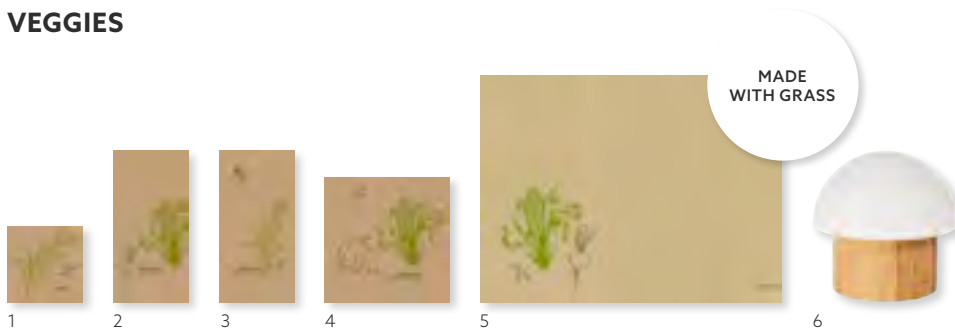

VEGGIES

MATCHING COLOURS

NO	ART.	DESCRIPTION	PACK				
1	192129	Dunisoft® Napkin, 20 x 20 cm	16 x 180	•	•		
2	192127	Tissue Napkin, 2-ply, 1/8 Book Folded, 40 x 40 cm	5 x 300	•	•	•	
3	192128	Tissue Napkin, 3-ply, 1/8 Head Folded, 40 x 40 cm	4 x 250	•	•	•	
4	192120	Tissue Napkin, 3-ply, 33 x 33 cm	10 x 50	•	•	•	

NO	ART.	DESCRIPTION	PACK				
5	192105	Grass Placemat, 30 x 40 cm	4 x 250	•			
6	188170	LED Lamp Brother Bamboo, 105 x Ø 110 mm	4 x 1				

LEAF

NO	ART.	DESCRIPTION	PACK				
1	187069	Duni Sacchetto® Tissue, 1/12 Folded, 8,5 x 19 cm	5 x 100	•			
2	187005	Grass Placemat, 30 x 40 cm	4 x 250	•