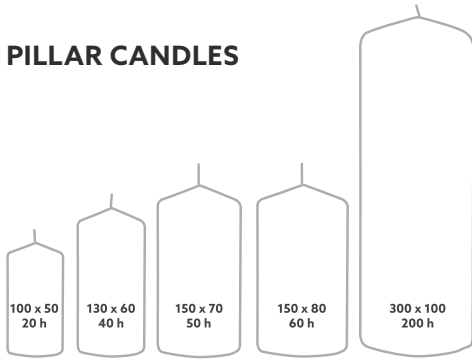

PILLAR CANDLES

- Long burn time
- Clean burning
- Premium quality

NO	ARTICLE	DESCRIPTION	PACK		
1	263108	White, 100 x Ø 50 mm, 20 h	6 x 10	•	
	148439	White, 130 x Ø 60 mm, 40 h	2 x 6	•	
	148481	White, 150 x Ø 80 mm, 60 h	10 x 1	•	
	198871	White, 220 x Ø 70 mm, 90 h	10 x 1	•	
2	125359	Cream, 100 x Ø 50 mm, 20 h	6 x 10	•	
	148440	Cream, 130 x Ø 60 mm, 40 h	2 x 6	•	
	148482	Cream, 150 x Ø 80 mm, 60 h	10 x 1	•	
	105917	Cream, 220 x Ø 70 mm, 90 h	10 x 1	•	
3	147977	Yellow, 100 x Ø 50 mm, 20 h	6 x 10	•	
4	263016	Red, 100 x Ø 50 mm, 20 h	6 x 10	•	
	148442	Red, 130 x Ø 60 mm, 40 h	2 x 6	•	
5	263122	Bordeaux, 100 x Ø 50 mm, 20 h	6 x 10	•	
	148443	Bordeaux, 130 x Ø 60 mm, 40 h	2 x 6	•	
6	151509	Kiwi, 100 x Ø 50 mm, 20 h	6 x 10	•	
7	186444	LeafGreen, 130 x Ø 60 mm, 40 h	2 x 6	•