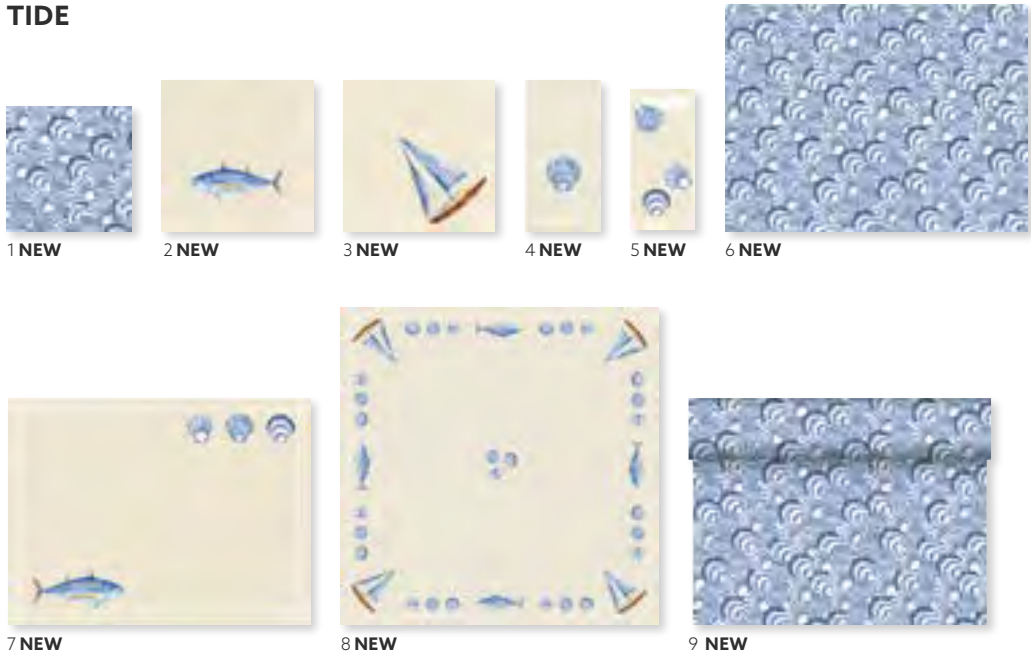

TIDE

MATCHING COLOURS

WHITE

CREAM

DARK BLUE

NO	ART.	DESCRIPTION	PACK					NO	ART.	DESCRIPTION	PACK				
1	202536	Tissue Napkin, 3-ply, 33 x 33 cm	4 x 250	•	•	•	•	7	202544	Dunicel® Placemat, 30 x 40 cm	5 x 100	•	•	•	•
	202539	Tissue Napkin, 3-ply, 33 x 33 cm	10 x 50	•	•	•	•	8	202541	Dunicel® Slipcover, 84 x 84 cm	1 x 100	•	•	•	•
2	202540	Classic Napkin, 40 x 40 cm	6 x 50	•	•	•	•		202543	Dunicel® Slipcover, 84 x 84 cm	5 x 20	•	•	•	•
3	202542	Dunisoft® Napkin, 40 x 40 cm	12 x 60	•	•	•	•		202572	Dunisilk® Slipcover, 84 x 84 cm	5 x 20	•	•	•	•
4	202966	Tissue Napkin, 2-ply, 1/8 Head Folded, 33 x 33 cm	4 x 300	•	•	•	•	9	202538	Dunicel® Tête-à-Tête, 0,4x24 m	4 x 1	•	•	•	•
5	202537	Duni Sacchetto® Tissue, 1/12 Folded, 8,5 x 19 cm	5 x 100	•	•	•	•								
6	202545	Paper Placemat, 30 x 40 cm	4 x 250	•	•	•	•