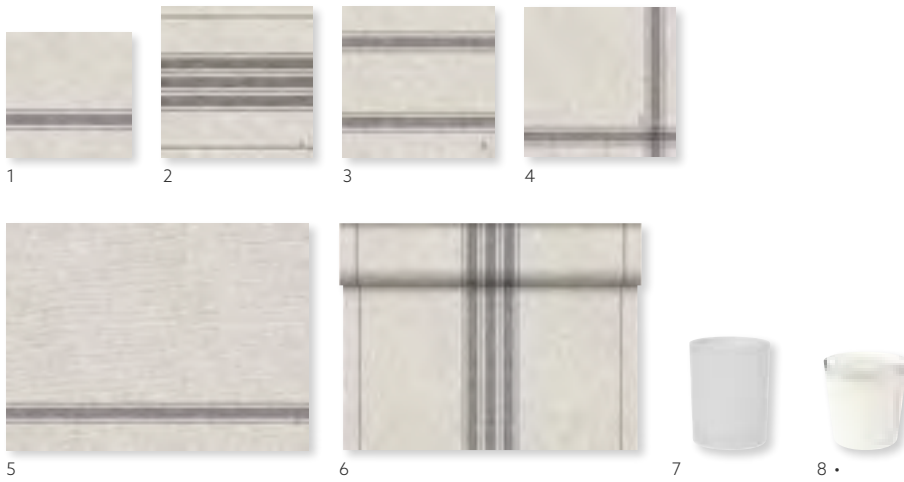

COCINA BLACK

MATCHING COLOURS

NO	ART.	DESCRIPTION	PACK					NO	ART.	DESCRIPTION	PACK				
1	186553	Tissue Napkin, 3-ply, 33 x 33 cm	10 x 50					5	186521	Dunicel® Placemat, 30 x 40 cm	5 x 100				
	186450	Tissue Napkin, 3-ply, 33 x 33 cm	4 x 250					6	186517	Dunicel® Tête-à-Tête, 0,4 x 24 m	4 x 1				
2	186457	Tissue Napkin, 3-ply, 40 x 40 cm	4 x 250					7	183189	Candle Holder Flexible, 100 x Ø 80 mm	6 x 1				
3	186463	Classic Napkin, 40 x 40 cm	6 x 50					8	197251	Switch & Shine Refill, Ø 6,5 cm	2 x 6				
4	186594	Dunilin® Napkin, 40 x 40 cm	12 x 45