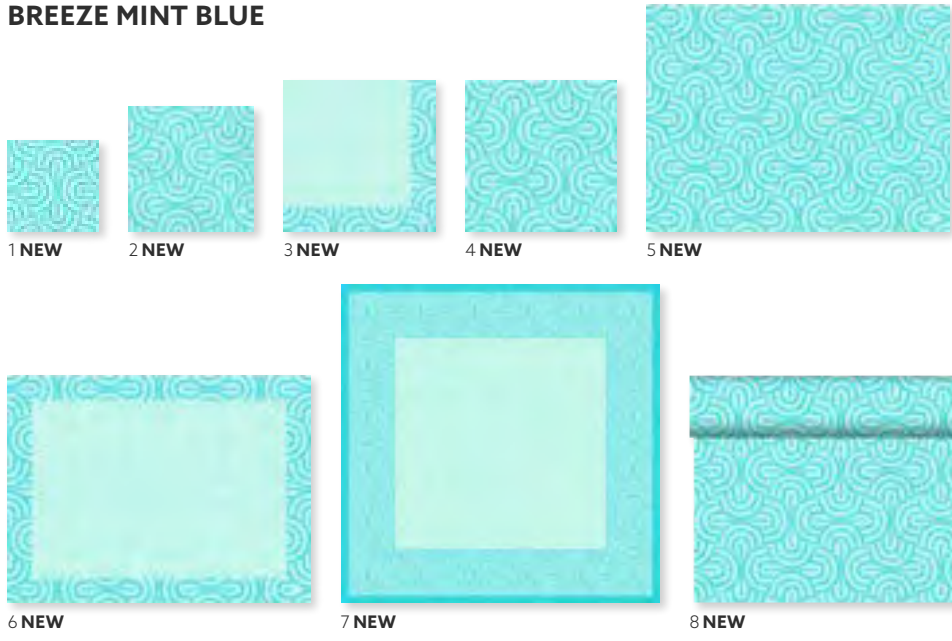

BREEZE MINT BLUE