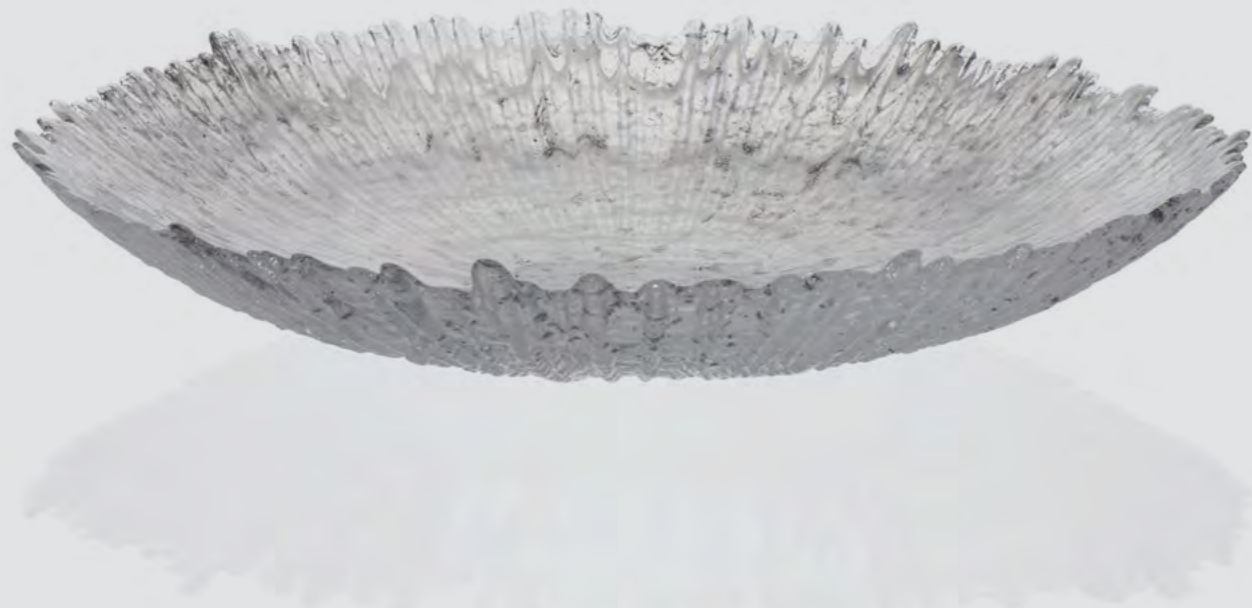

**D** Ø 38,5 x h: 8,5 cm Bowl  
**PC** 6706 **C** 1-Clear **PA** 3/6

**D** Ø 38,5 x h: 8,5 cm Bowl  
**PC** 6706 **C** 73 **PA** 3/6

**D** Ø 38,5 x h: 8,5 cm Bowl  
**PC** 6706 **C** 65 **PA** 3/6

Introducing the Mushroom Bowl Series, bringing easniess for glamorous presentations. The Mushroom is a perfect meal accompaniment for hotel and restaurant businesses that want to serve up magnificent tastes with a nature-inspired presentations. The series offers a variety of colors, shapes and sizes to perfectly match any dish. What's more, it doesn't spoil quickly so you can be sure your guests enjoy the best taste experience possible.

# FOCUS

Introducing the faultless Focus, an oval plate and bowl glassware family featuring classic lines and patterns inspired by modern art. The perfect choice for hotels and restaurants looking for an elegant and sophisticated tableware option; the classic lines and patterns make Focus an ideal option for any type of occasion.