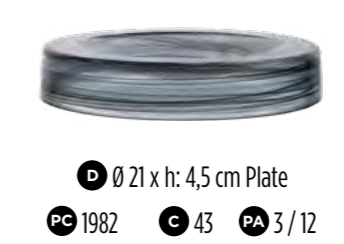

HOLLOW

Introducing the boundless Hollow Series, the perfect way to bring creative presentations to your table. Hollow is made with a modern design formed of three different colors and sizes and offers various usage options. With Hollow, you can easily create an impressive display that your guests will be sure to appreciate.