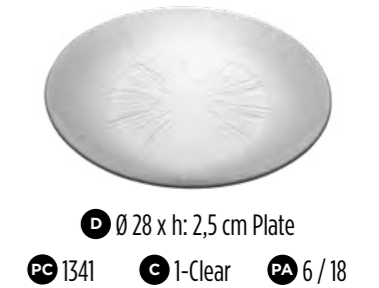

ELIT

Introducing Elit, the ageless and perfect addition to any HoReCa business. One of a kind, elegant and timeless glassware family of bowls, plates, and footed plates bring a touch of sophistication to any table. With a variety of sizes and dimensions, these pieces are sure to bring a sophisticated and modern touch to any interior. They create a subtle yet stylish statement that will be sure to impress your guests and customers. Elit is the perfect addition for any professional hospitality setting.