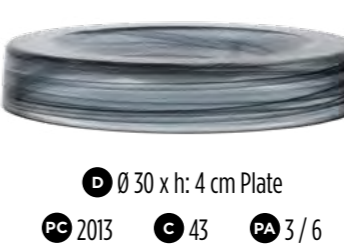

HOLLOW

Introducing the boundless Hollow Series, the perfect way to bring creative presentations to your table. Hollow is made with a modern design formed of three different colors and sizes and offers various usage options. With Hollow, you can easily create an impressive display that your guests will be sure to appreciate.