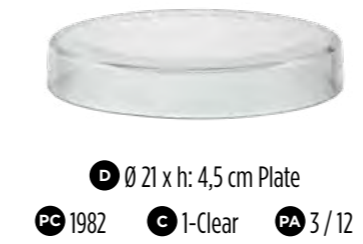

HOLLOW

Introducing the boundless Hollow Series, the perfect way to bring creative presentations to your table. Hollow is made with a modern design formed of three different colors and sizes and offers various usage options. With Hollow, you can easily create an impressive display that your guests will be sure to appreciate.