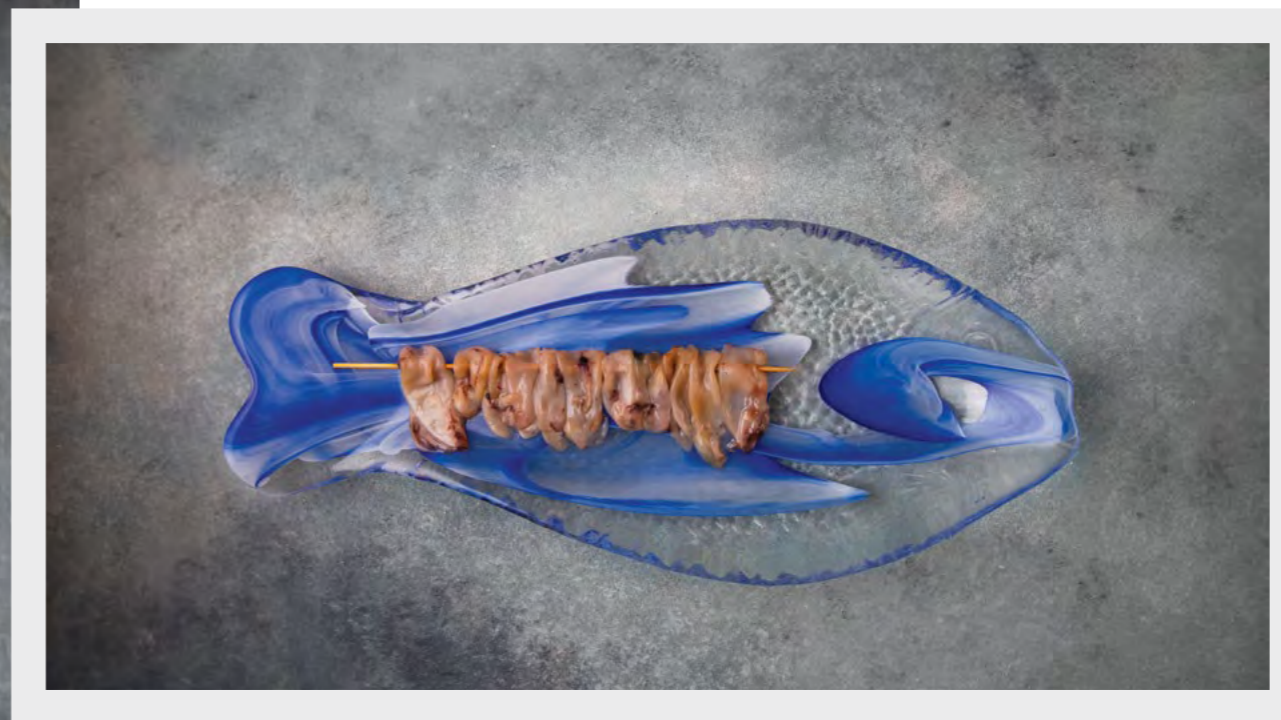

AQUARIUM

AQUARIUM

D DIMENSION **PC** PRODUCT CODE **C** COLOR CODE **PA** PACK - INNER / MASTER

Made to stock