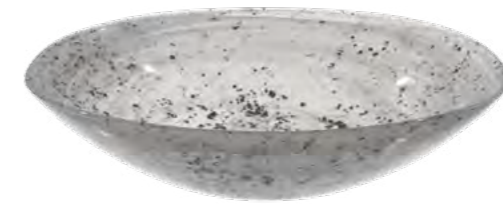

ATLAS

D 31,2 x 21,2 x h: 6,5 cm Oval Bowl
PC 3001 **C** 65 **PA** 4 / 8