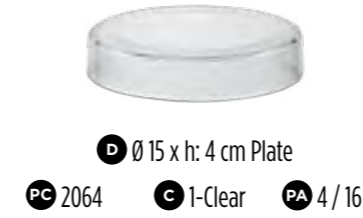

HOLLOW

Introducing the boundless Hollow Series, the perfect way to bring creative presentations to your table. Hollow is made with a modern design formed of three different colors and sizes and offers various usage options. With Hollow, you can easily create an impressive display that your guests will be sure to appreciate.