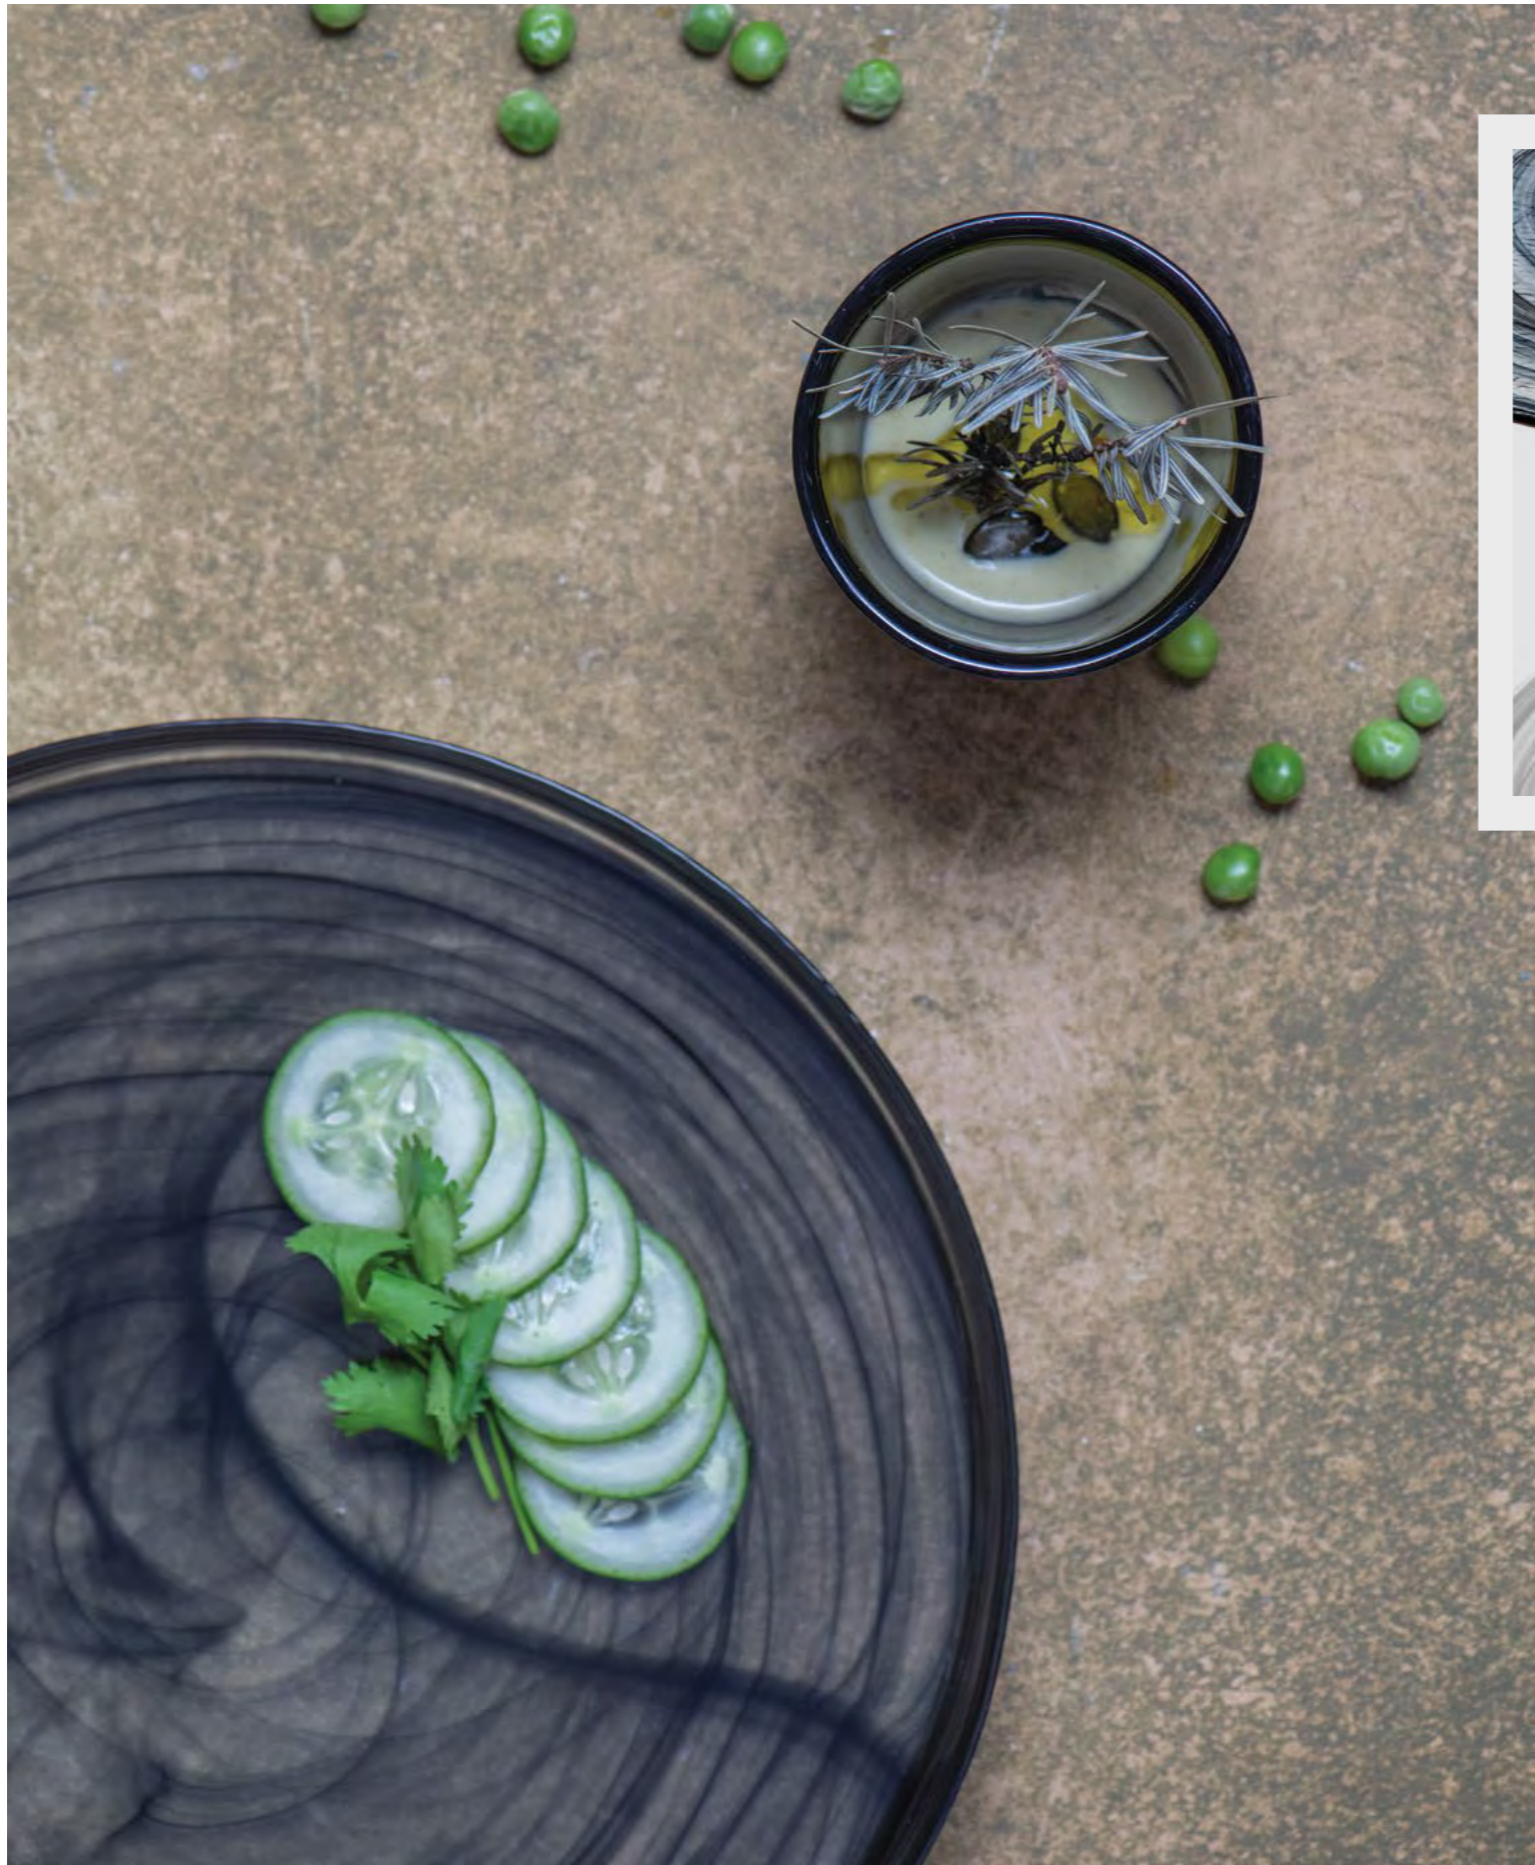

ESTONIA

ESTONIA

D DIMENSION   **PC** PRODUCT CODE   **C** COLOR CODE   **PA** PACK - INNER / MASTER

Made to stock