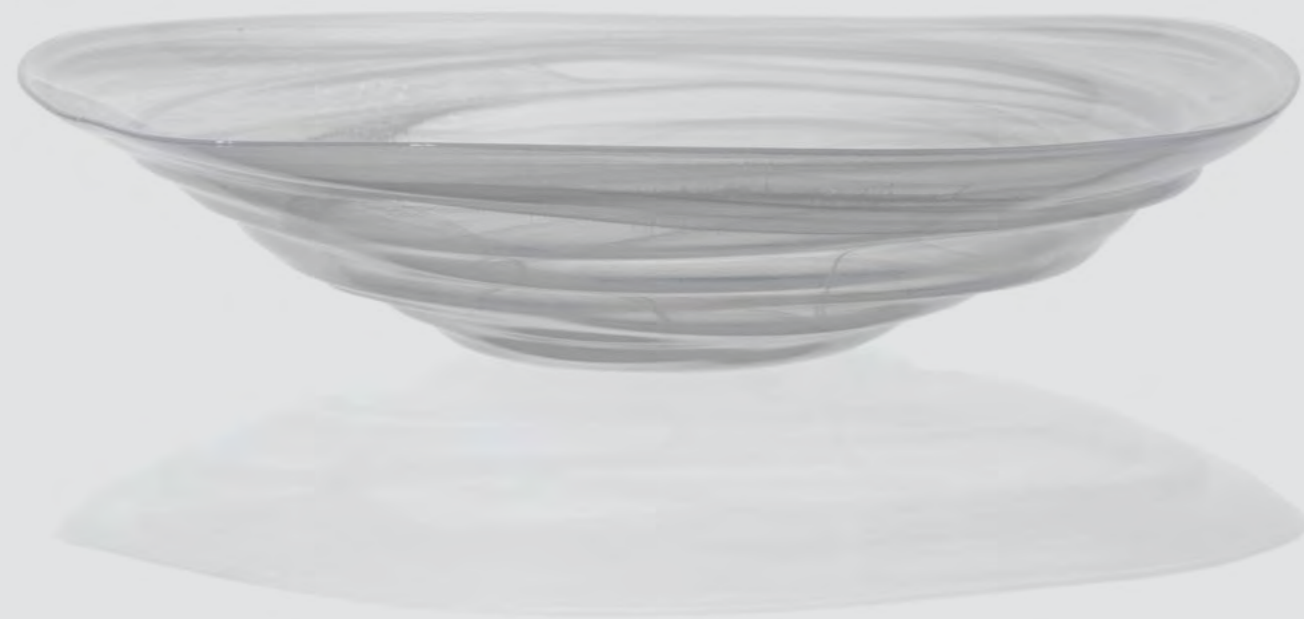

VENTUM

VENTUM

Introducing Ventum, a delicate glassware collection inspired by the summer breeze. Ventum is ideal for generating a light and airy atmosphere in restaurants. With its delicate curves and gentle lines, Ventum will complement any interior design and bring a touch of summer to your décor.