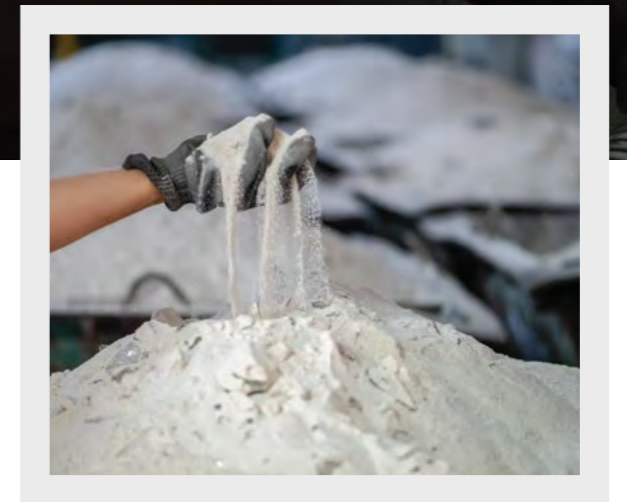

## Leading Manufacturer in the Glass Sector

Our production facility, located in Istanbul, is built on an area of 20,000 m2. It provides employment for 400 people by closely following innovative technology with its investments.

## Spinning

The spinning method is applied as the molten glass is taken into a mold and rotated around the axis of the mold, and the glass takes shape in the mold.

The spinning method has been widely used in every period from the past to the present.