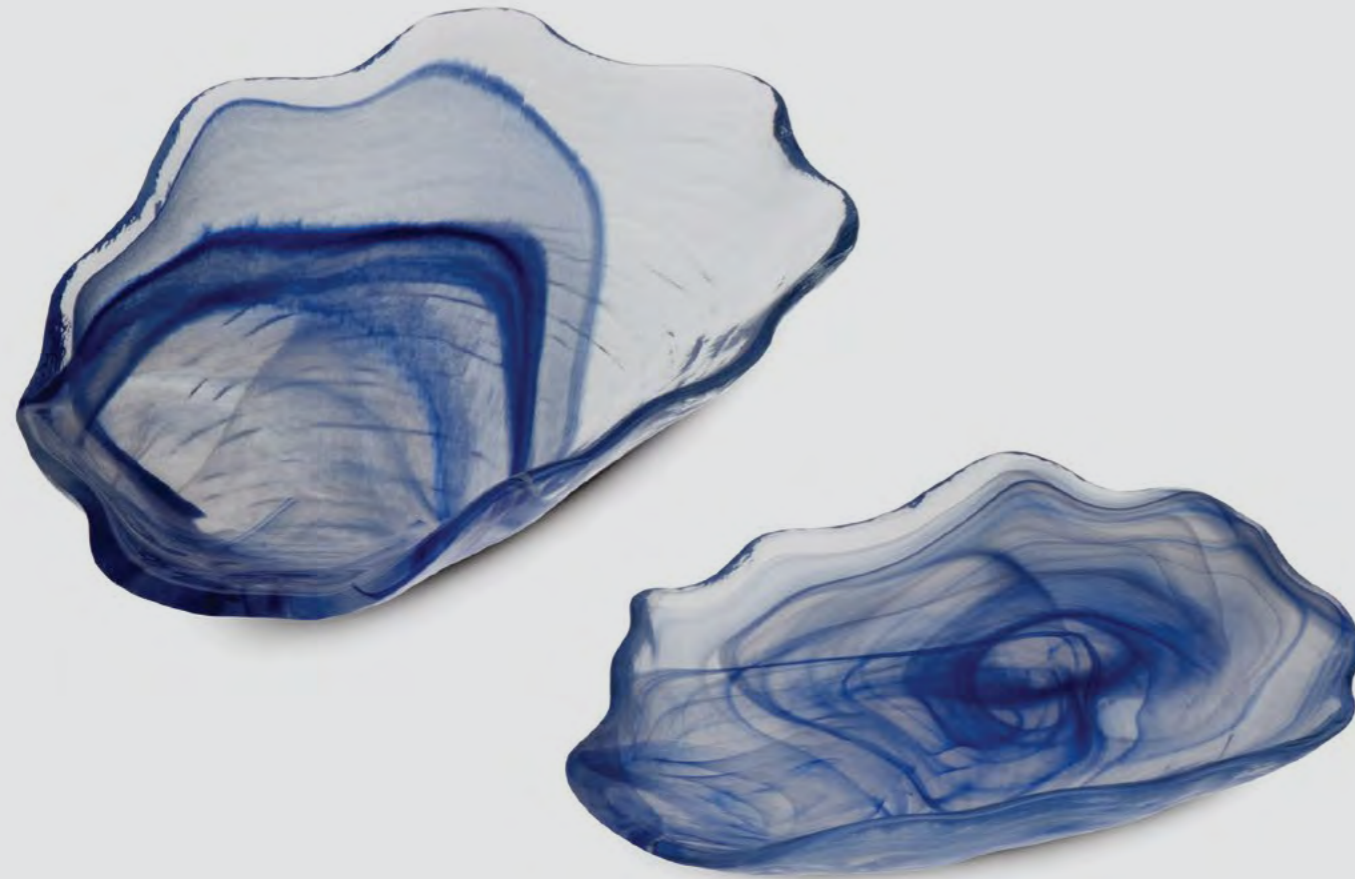

MYTILUS

MYTILUS