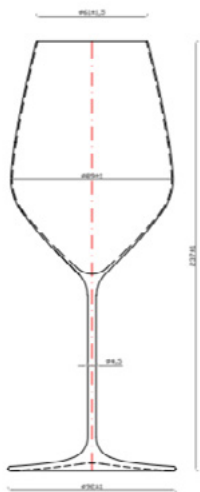

SPIEGELAU
THE CLASS OF GLASS

SPIEGELAU HI-LITE

NEW
2026

COUPETTE GLASS PC/6

175 03 08 (175/08)

Height: 180 mm 7"

Largest Ø: 91 mm 3 4/7"

Capacity: 238 ml 8 2/5 oz

Weight: 100 gr. 0,22 lb

AVAILABLE 01/2026

Universal / White
Wine Glass

Coupette Glass

**RED WINE /
SPRITZ GLASS**

Weight: 170 gr. - 0,37 lb

Capacity: 642 ml - 22 2/3 oz

**UNIVERSAL /
WHITE WINE GLASS**

491 80 01 (491/01)

Height: 245 mm 9 2/3"

Largest Ø: 98 mm 3 6/7"

Capacity: 642 ml 22 2/3 oz

Weight: 170 gr. 0,37 lb

AVAILABLE 01/2026

SPIEGELAU ULTRA

NEW
2026

WHITE WINE / UNIVERSAL GLASS

PC/12

491 80 02 (491/02)

Height: 238 mm 9 3/8"

Largest Ø: 89 mm 3 1/2"

Capacity: 500 ml 17 2/3 oz

Weight: 170 gr. 0,37 lb

AVAILABLE 01/2026