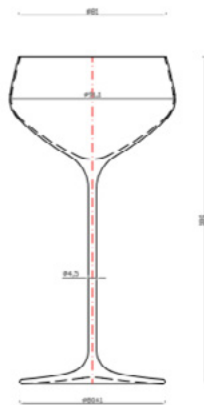

SPIEGELAU
THE CLASS OF GLASS

SPIEGELAU HI-LITE

NEW
2026

COUPETTE GLASS PC/6

175 03 08 (175/08)

Height: 180 mm 7"

Largest Ø: 91 mm 3 4/7"

Capacity: 238 ml 8 2/5 oz

Weight: 100 gr. 0,22 lb

AVAILABLE 01/2026

Universal / White
Wine Glass

Coupette Glass

**RED WINE /
SPRITZ GLASS**

Weight: 170 gr. - 0,37 lb

Capacity: 642 ml - 22 2/3 oz

**UNIVERSAL /
WHITE WINE GLASS**

491 80 01 (491/01)

Height: 245 mm 9 2/3"

Largest Ø: 98 mm 3 6/7"

Capacity: 642 ml 22 2/3 oz

Weight: 170 gr. 0,37 lb

AVAILABLE 01/2026

SPIEGELAU ULTRA

NEW
2026

WHITE WINE / UNIVERSAL GLASS

PC/12

491 80 02 (491/02)

Height: 238 mm 9 3/8"

Largest Ø: 89 mm 3 1/2"

Capacity: 500 ml 17 2/3 oz

Weight: 170 gr. 0,37 lb

AVAILABLE 01/2026