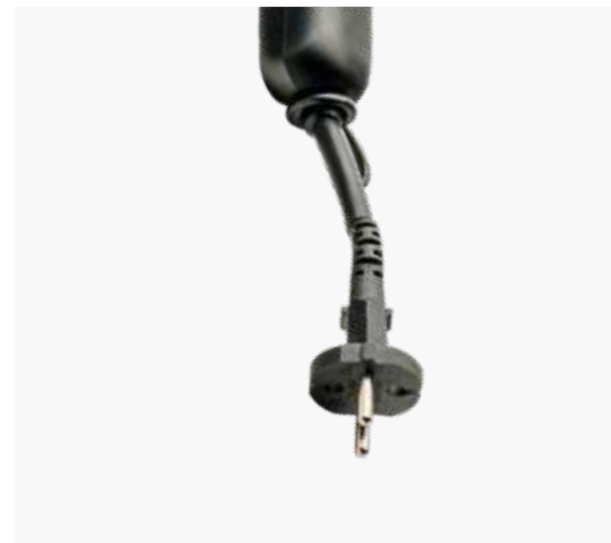

HAIR DRYERS

ODIN
Hairdryer

Black soft touch
Foldable handle
Retractable power cord
220-240V, 50/60 Hz
1750-2100 W
CE & GS, RoHS, TÜV certified
Size: L 220 x W 70 x H 235 mm

Art.-No.: 39500. EU-plug
Art.-No.: 39501. UK-plug