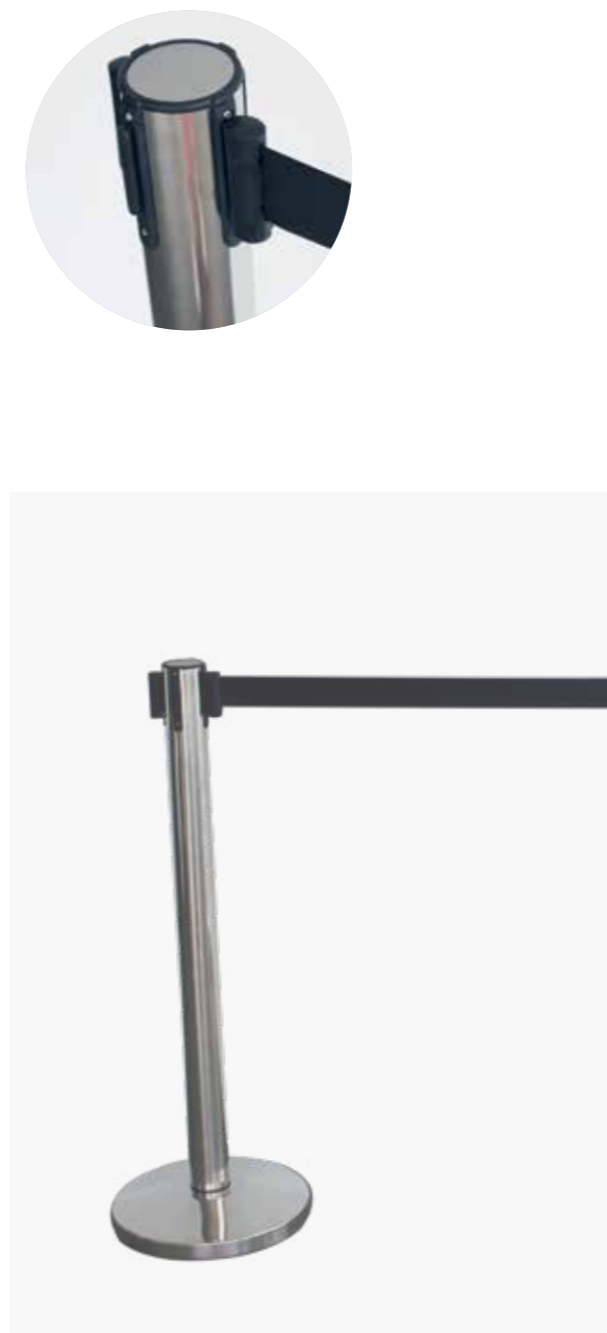

Enrique Penalosa

WASTE BIN
Aluminium
With galvanized innerliner
Size: D 320 x 700 mm

Art.-No.: 75135

SMOKERS POST
Stainless steel
Easy to empty
Holes for floor mounting
Size L 110 x Ø 18 cm

Art.-No.: 51450