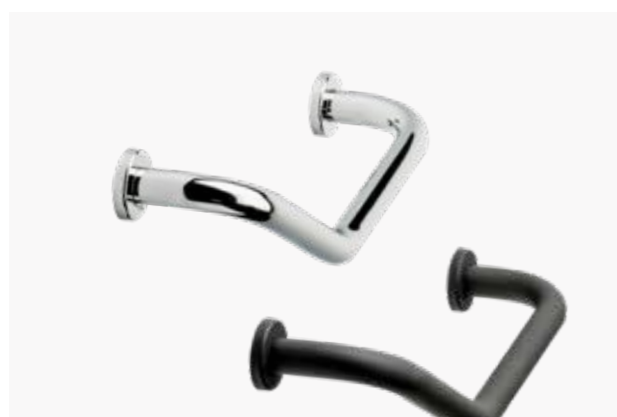

Grab Bar

Solid brass
Size: L 439 x W 125 x H 189mm

Art.-No.: Chrome finish: 41100-020
Art.-No.: Matt black finish: 41200-020

Soap Dispenser

Solid brass
Size: L 70 x B 140 x H 200 mm

Art.-No.: 41300-013 Chrome finish
Art.-No.: 41400-013 Matt black finish