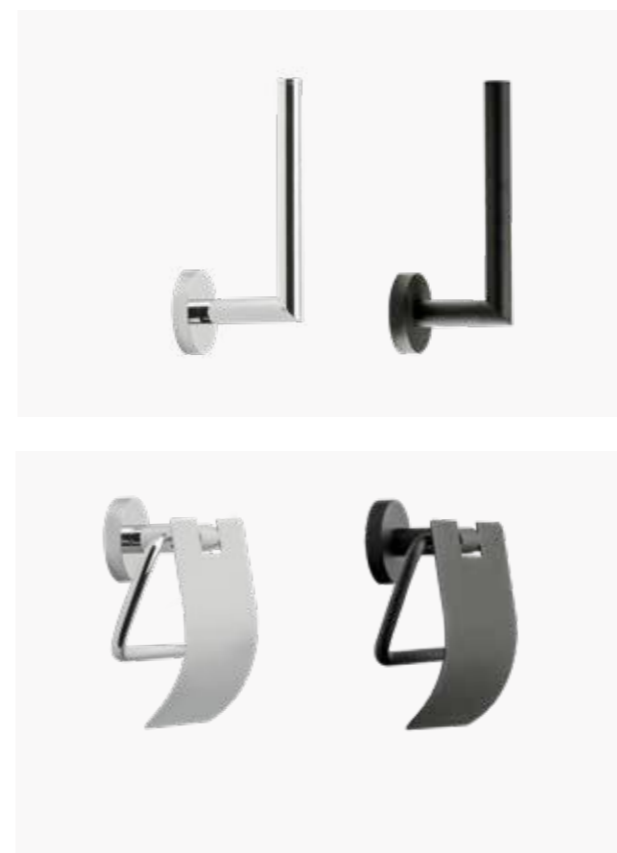

Art.-No.: Chrome finish : 41300-007
Art.-No.: Matt black finish : 41400-007

Towel Hook

Solid brass
Size: L 48 x W 58 x H 55 mm

Art.-No.: Chrome finish: 41300-011
Art.-No.: Matt black finish: 41400-011

ISERE

Toilet Roll Holder

Size: L180 x W 80 x H 48 mm
Solid brass-chrome finish

Art.-No.: 41300-002

Spare Toilet Roll Holder

Solid brass
Size: L 165 x W 80 x H 48 mm

Art.-No.: Chrome finish: 41300-003
Art.-No.: Matt black finish: 41400-003