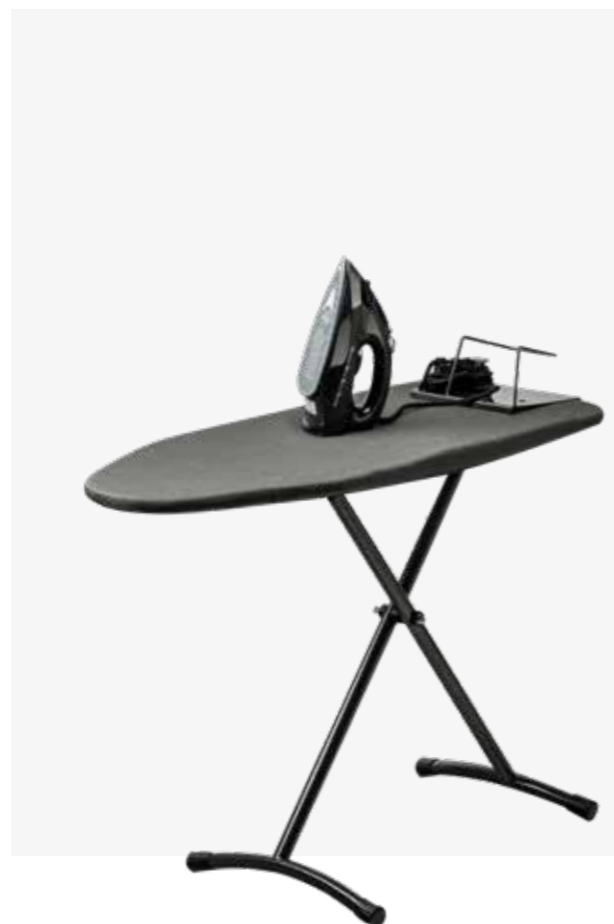

IRONING

accessories

Fashions fade
Style is eternal.

Yves Saint Laurent

73 cm

IRON BOARD
with cover and hook

(excl. 20501 Iron organizer)
Anthracite,
Adjustable in height
Space saving,
Fire-resistant cover

Size: L 102 x W 40 x H 73 cm
Size folded: L 108 x W 40 x H 8 cm

Art.-No.: 20400

IRON BOARD
with cover and hook

(excl. 20501 Iron organizer)
Anthracite,
Adjustable in height,
Space saving,
Fire-resistant cover

Size: L 120 x W 40 x H 85 cm
Size folded: L 136 x W 40 x H 8 cm

Art.-No.: 20500

85 cm

IRONBOARD
with cover

(excl. 20501 Iron organizer)
Anthracite,
Adjustable in height,
Fire-resistant cover

Size: L 102 x W 40 x H 73 cm
Size folded: L 106 x W 40 x H 8 cm

Art.-No.: 20460