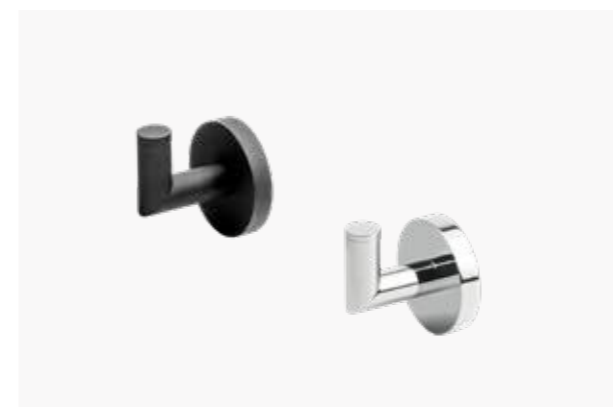

ISERE

Towel Rack

Solid brass-matt black finish
Size: L 654 x W 248 x H 54 mm

Art.-No.: 41400-009

Solid brass-chrome finish
Size: L 654 x W 248 x H 54 mm

Art.-No.: 41300-009

Towel Bar

Solid brass
Size: L 645 x W 70 x H 54 mm

Art.-No.: Chrome finish : 41300-007
Art.-No.: Matt black finish : 41400-007

Towel Hook

Solid brass
Size: L 48 x W 58 x H 55 mm

Art.-No.: Chrome finish: 41300-011
Art.-No.: Matt black finish: 41400-011

ISERE