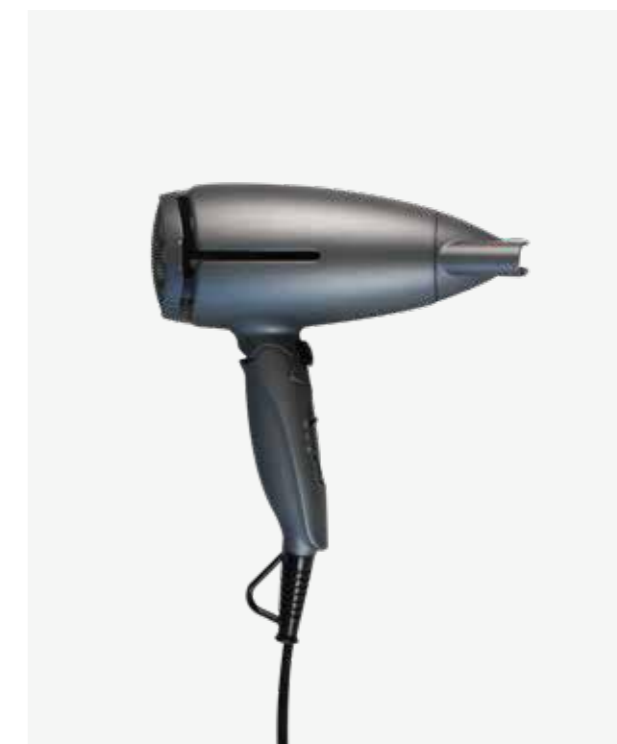

VENTO

Hairdryer

Two layer grey color
220-240V 50/60Hz 1800W
foldable handle
CE & GS, RoHS, TÜV certified

Size: L 200 x W 75 x H 245 mm
Folded: L 220 x W 75 x H 115 mm

Art.-No.: 39600. EU-plug
Art.-No.: 39601. UK-plug