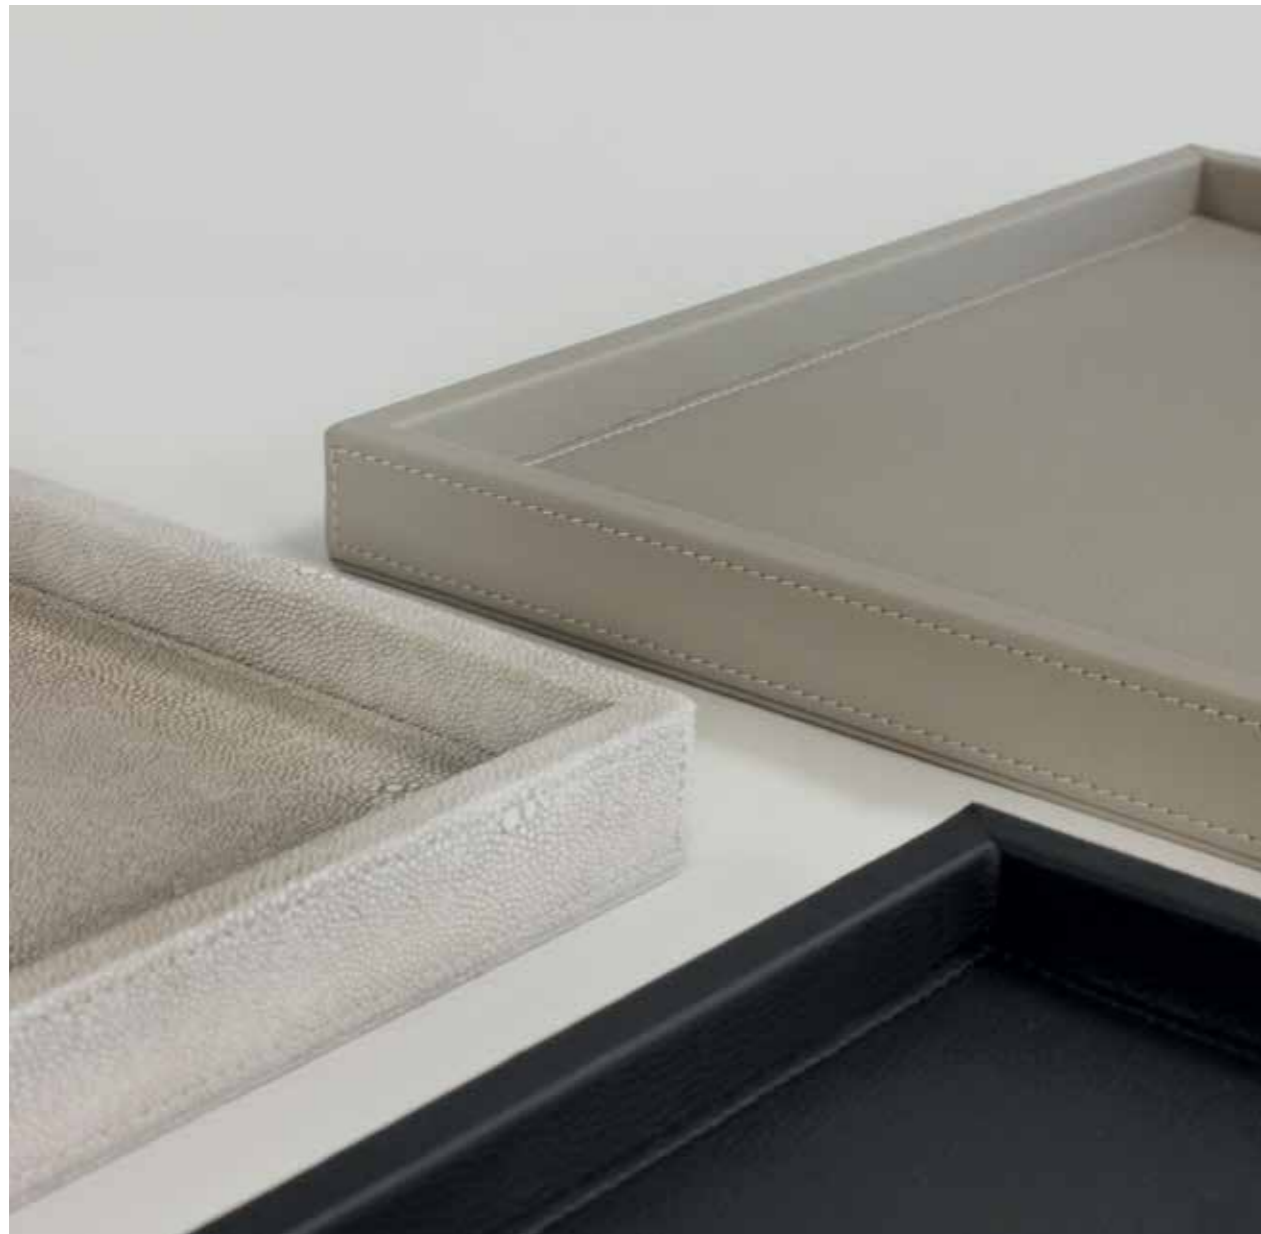

Size: Ø 100 x H 5 mm

Art.-No.: 65420

WARDROBE

accessories

Clothes mean nothing
until someone *lives in them.*

Marc Jacobs

61500-PB009 +PB003 + SPECIAL

TURNDOWN TRAY