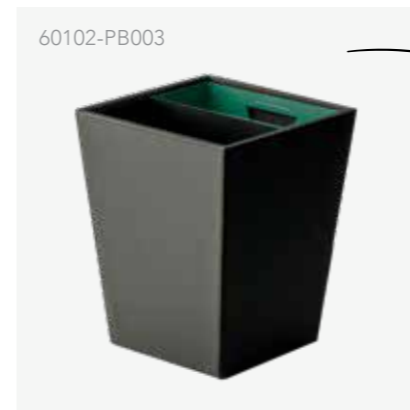

MONTREAL DUO

Square litter bin
Including 2 metal innerliners
Capacity: ± 12 ltrs.
Size: L 180/230 x W 180/230 x H 300 mm

Art.-No.: 60102

MONTREAL

Square litter bin
With black powdercoated metal innerliner
Capacity: ± 12 ltrs.
Size: L 180/230 x W 180/230 x H 300 mm