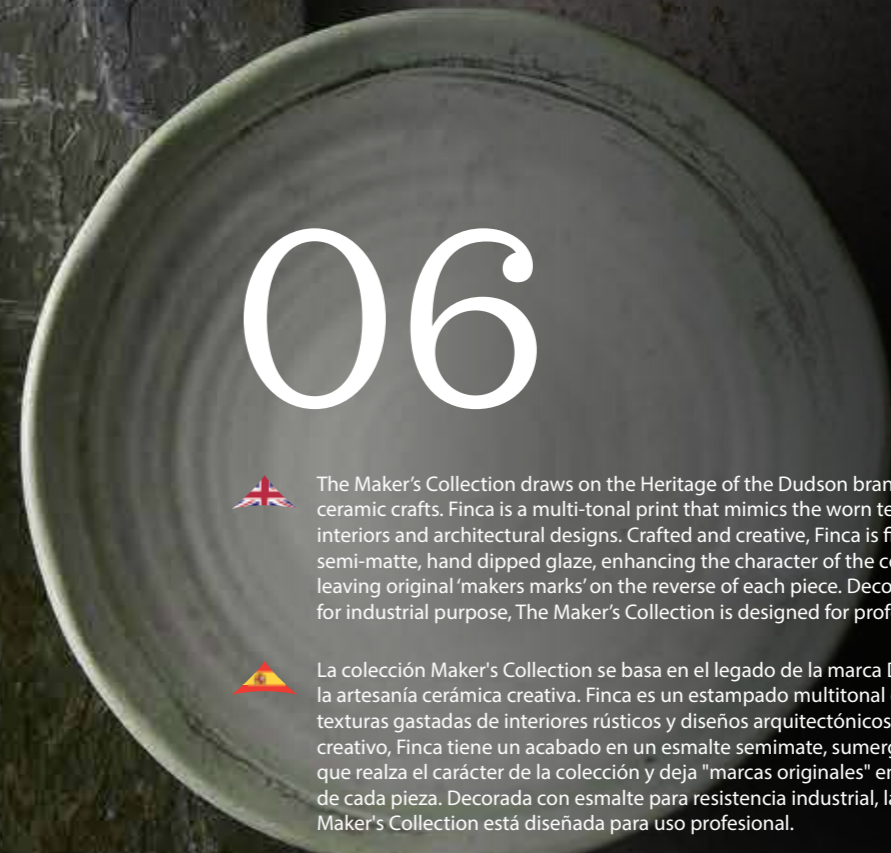

# Finca

A Creative Heritage

The Maker's Collection draws on the Heritage of the Dudson brand and creative ceramic crafts. Finca is a multi-tonal print that mimics the worn textures of rustic interiors and architectural designs. Crafted and creative, Finca is finished in a semi-matte, hand dipped glaze, enhancing the character of the collection and leaving original 'makers marks' on the reverse of each piece. Decorated in-glaze for industrial purpose, The Maker's Collection is designed for professional use.